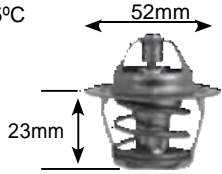

Part no.	make	model	Derivative	Year	engine
5069 (Continued)	Fiat	Uno	1100 mia	98-04	160A3
	Fiat	Uno	1.4 Mia	98-00	160A1-048
	Fiat	Uno ii	1.2	07 on	158.376.6

75°C