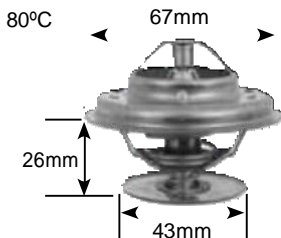

Part no.	make	model	Derivative	Year	engine
6264	aDe Commercial				
	Chrysler	Jeep grand Cherokee	2.5 TD 4 Cylinder	98-01	enC
	man Commercial	10 series	10.163 (I2000)	97 on	D0824LF09
	man Commercial	11 series	11.168 (D2555)		D255, D2565
	man Commercial	12 series	12.153 (M2000)	97 on	D0824LF01
	man Commercial	12 series	12.163 (M2000)		D0824LF09