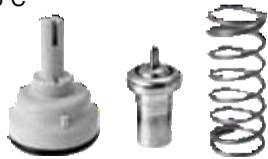

Part no.	make	model	Derivative	Year	engine
7039	mercedes-Benz		C180 K (W203)	03-07	M271.940
	mercedes-Benz		C200 K (W204)	07 on	M271.
	mercedes-Benz		C200 K (W203)	03-07	M271.940
	mercedes-Benz		C200 K (W204)	07 on	m271
	mercedes-Benz		C230 Coupe (W203) 6 Cylinder	05-07	M271.948
	mercedes-Benz		C230K Coupe (W203) 4 Cylinder	03-05	M271.948
	mercedes-Benz		E200 K (W211)	04 on	M271.941

105°C