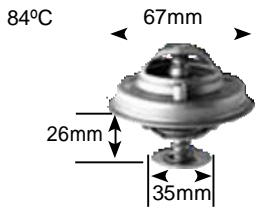

Part no.	make	model	Derivative	Year	engine
2874 Jiggle pin	Jaguar		XJ6 Series I & II	74-80	
	Jaguar		XJ6 Series III	83-87