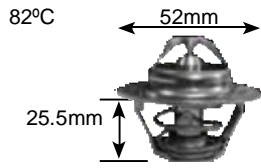

Parts Listing - Thermostats

Part no.	make	model	Derivative	Year	engine	
5282B (Continued)	toyota	Corolla	1.6	75-80	2t	
	toyota	Corolla	1.6	80-83	2tB	
	toyota	Corolla	1.8	82-85	3t	
	toyota	Cressida	2.0	81-87	21r	
	toyota	Cressida	2.0	81-86	18r	
	toyota	Cressida	2.4	87-92	22r	
	toyota	hi-ace	1.6	78-90	12r	
	toyota	hi-ace	2.0	77-84	18r	
	toyota	hilux	1.6	79-80	12r	
	toyota	hilux	2.0	80-86	18r