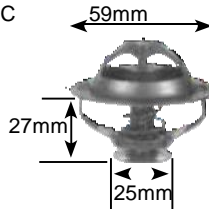

90°C

Part no.	make	model	Derivative	Year	engine
2922 Jiggle pin	Volvo	X90	2.9 T6	03-06	B6294T

89°C

Part no.	make	model	Derivative	Year	engine
2927	renault	scenic ii/grand scenic	1.9 DCi	04-09	F9Q816/8

88°C