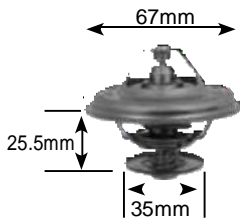

Part no.	make	model	Derivative	Year	engine	
6966	aDe Commercial					
	audi	500	SEL V6	92-94	aaH	
	audi	500	t	89-93	5Cylinder	
	audi	a4 series	2.6 E (B5)	96-98	ACZ	
	audi	A6 Series	2.3	92-95	aan/aar	
	mitsubishi Commercial		FK115J/K	82 on	aDe354	
	Volkswagen	Caravelle	2.5 TDi	00-04	aCV	
	Volkswagen	Caravelle	2.8 V6	00-02	aes	
	Volkswagen	Caravelle	3.2 V6	05-09	BDL	
	Volkswagen	Caravelle	3.2 V6	05-09	BDL	
	Volkswagen	golf V	3.2 V6	06 on	BUB	
	Volkswagen	Jetta	1.3	80-85		
	Volkswagen	Jetta	1.5	80-85		
	Volkswagen	Jetta	1.8	83-85		
	Volkswagen	Jetta ii	1.6	85-92		
	Volkswagen	Jetta ii	1.8	85-92		
	Volkswagen	Jetta ii	1.8 16V	87-92	Kr	
	Volkswagen	Jetta ii	2.0 16V	90-92	aaL	
	Volkswagen	Lt35	2.5 TDi 5 Cylinder	03 on	anJ / aVr	
	Volkswagen	LT46	2.5 TDi 5 Cylinder	03 on	anJ / aVr	
	Volkswagen	microbus	1.6,1.7, 1.8, 2.0	68-85		
	Volkswagen	microbus	2.1i	85-03		
	Volkswagen	microbus	2.3	95-03	aFU	
	Volkswagen	microbus	2.5	91-03	aaY	
	Volkswagen	microbus	2.6	95-03	aDV	
	Volkswagen	Passat	3.2 V6 (3C2)	05 on	AXZ	
	Volkswagen	sharan	2.8 VR6	00-06	aYL	
	Volkswagen	touareg	2.5 TDi R5 (7LA)	04 on	BLK	
	Volkswagen	touareg	3.2 V6	05-07	AZZ	
	Volkswagen	touareg	4.2 FSi V8	08 on	Bar	
	Volkswagen	touareg	5.0 TDi V10	04 on	BLe