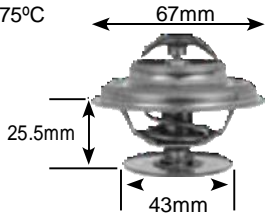

Part no.	make	model	Derivative	Year	engine
2092	opel	Kadett	180 gsi	90-91	
	opel	Kadett	2.0 T-Car	87-93	
	opel	monza	2.0	90-91	Xe4
	opel	monza	2.0	89-93	se h

75°C