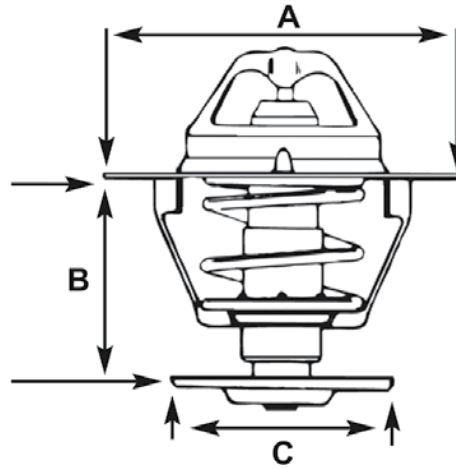

Technical information - Thermostats

Flanged thermostats by flange size - continued

All measurements in mm and are a rough guide for ID purposes.

This Table is from smallest To largest column a

Part no	°c	stamping mark	a	B	c	remarks
1645	78	8267	52	35	28	offset with inversed jiggle pin
2500	82	8383	52	40	28	With jiggle pin
2356	88	V2356	52	40	33	With jiggle pin & rubber valve
2932	80	V2932	52	47	33	Jiggle pin, rubber valve
7027	82	V7027	52	50	33	With jiggle pin
2141	89	8239	53.5	23		
2254	82	V2254	53.5	33	29	inversed jiggle pin & valve
2268	88	V2268	53.5	33	29	With jiggle pin & rubber valve
2253	82	V2253	53.5	34.5	35	With jiggle pin
5474	74	V2022	54	20		
5482-os	82	8233	54	20		offset with jiggle pin
5483s	83	V2023	54	20		
5488s	88	V2024	54	20		
5443	88		54	22.5		With leak groove
cUm1378	83		54	22.5		With leak groove
2024	87	V2238	54	23		
2359	88	V2359	54	23		With jiggle pin
2201	92	8204	54	23		With jiggle pin
6914	79	V6914	54	25	29	With jiggle pin
6255	83	V6255	54	25	29	With leak groove
2445	82	V2445	54	27	25	With jiggle pin & rubber valve
2887	88	V2887	54	27		inversed jiggle pin
cUm3356	83		54	28.5	29	With leak groove
2939	82	V2939	54	30		rubber valve
4561	92	V1348	54	30.5	35	With jiggle pin
6020	80	V6020-80	54	31	35	
1240	87	V1240	54	31	35	
2289	87	V2289	54	31	35	rubber valve
6671	74	V6671	54	31.5	20	With jiggle pin