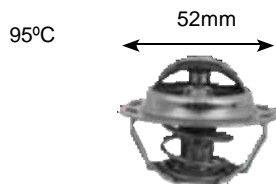

Part no.	make	model	Derivative	Year	engine
8730	nissan	Juke, Qashqai, X-trail	1.6 1.8 2.0 2.5	11 on	hr/Qr