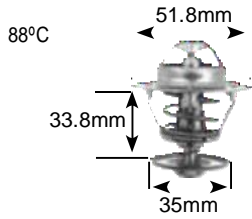

Parts Listing - Thermostats

Part no.	make	model	Derivative	Year	engine
1981 Jiggle pin (Continued)	Ford	mondeo	2.0 16V	00-05	DURateC
	Peugeot	Boxer	2.2 HDi (74kW)	06 on	4hU-hV
	Peugeot	Boxer	2.2 HDi (88kW)	06 on	

Part no.	make	model	Derivative	Year	engine
2024	audi	a3 series	1.6	08 on	CCsa
	audi	a3 series	1.8 (8L1)	99-03	agn/aUm
	audi	a3 series	1.8 T (8L1)	99-03	agU
	audi	a3 series	2.0 TDi (8)	03 on	AZV
	audi	a3 series	2.0 TDi (8)		BKD
	audi	a4 series	1.8	99-01	aPt
	audi	a4 series	1.8, 1.8T (B5)	95-01	aDr/agU
	audi	a4 series	2.0 TDi (B7)	05-08	BLB
	audi	a4 series	2.0 TDi (B7)	05-08	Bna
	audi	a4 series	2.0 TDi (B7)	07-08	BrD
	audi	a4 series	2.0 TDi (B7)	07-08	BVa
	audi	tt series	1.8 T	00-06	aPX
	Chrysler	Jeep grand Cherokee	4.0 6 Cylinder	96-02	
	Chrysler	Jeep grand Cherokee	5.2 8 Cylinder	96-97	
	Chrysler	Jeep Wrangler	2.5 TD 4 Cylinder	98-99	enC
	Chrysler	Jeep Wrangler	4.0 6 Cylinder	96-07	
	nissan	sentra	1.8 16V	89-92	CA18DE.
	nissan	sentra	160	92-97	GA16DS
	nissan	sentra	200	97-02	sr20De
	seat	altea	1.6	06-08	BgU
	seat	ibiza	1.8 T (6L1)	06-09	BBU/BLZ
	seat	ibiza	1.8 T FR (6L1)	06-09	BJX / BKV
	seat	ibiza	2.0 (6L1)	06 on	BBX
	Volkswagen	Beetle new	1.8 T	03 on	AWV AWP BKF
	Volkswagen	Beetle new	2.0i	00 on	aQY/aeg
	Volkswagen	Beetle new	2.0i	98-10	AZJ
	Volkswagen	Caddy	1.6 Life (75kW)	07 on	BgU
	Volkswagen	Caravelle	2.0 TDi (85kW)	05 on	aXa
	Volkswagen	golf ii	2.0	90-92	aaL
	Volkswagen	golf iV	1.6i	99-04	aKL
	Volkswagen	golf iV	1.8 GTi	99-04	agU
	Volkswagen	golf iV	2.0	99-04	aPK
	Volkswagen	golf V	1.6	04-07	BgU/Bse/BsF
	Volkswagen	golf V	1.6 16V	06 on	BgU BLF
	Volkswagen	golf V	2.0 TDi	04-07	BKD