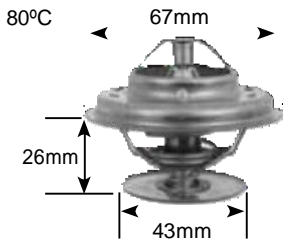

Parts Listing - Thermostats

Part no.	make	model	Derivative	Year	engine
6264 (Continued)	man Commercial	22 series	22.240	76-81	D2566
	man Commercial	22 series	22.280	77-82	D2566
	man Commercial	22 series	22.304 V8	70-81	D2858
	man Commercial	25 series	25.224 (M2000)	00 on	D0826LFL10
	man Commercial	25 series	25.284 (M2000)	00 on	D0836LF01
	man Commercial	26 Series	26.240	76-81	D2566
	man Commercial	26 Series	26.264 (M2000)		D0826LFL09
	man Commercial	26 Series	26.280	77-82	D2566
	man Commercial	26 Series	26.284 (M2000)	99 on	D0836LFL01
	man Commercial	26 Series	26.304 V8	70-81	E665
	scania Commercial		DC16.02	00-04	
	scania Commercial		Ds14	80 on	
	scania Commercial		Ds14 euro 2 engine	95-01