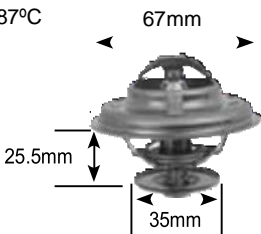

87°C

Part no.	make	model	Derivative	Year	engine
1928 Jiggle pin	aDe Commercial				
	audi	a4 series	2.5 TDi (B6)	02-05	aKe
	audi	a4 series	2.6 E (B5)	96-98	aBC
	audi	a4 series	2.8 (B5)	98-01	aPr
	audi	A6 Series	2.4 (C5)	97-01	aga
	audi	A6 Series	2.5 TDi (C6)	03-04	BDg
	audi	A6 Series	2.5 TDi (C6)	03-04	BFC
	audi	A6 Series	2.6 (C4)	94-97	aBC
	audi	A6 Series	2.8 (C5)	97-01	aKC
	audi	A6 Series	2.8 E (C4)	94-97	aah
	audi	A6 Series	3.0 (C6)	01-04	asn