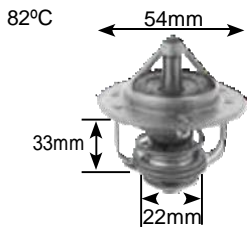

Part no.	make	model	Derivative	Year	engine
2457 Jiggle pin	Fudi Lion		2.8	06 on	4JB1
	gonow		X-space	06 on	GW2.8TC-2
	isuzu		KB250 D	97-01	4Ja1
	isuzu		KB250 D (P190)	04 on	4Ja1-L)
	isuzu		KB280 tD	93-02	4JB1
	isuzu		KB300 tDi	02-04	4Bhi
	isuzu		KB300 tDi (P190)	04-07	4Jhi-tC
	isuzu		KB300 tDi (P190)	07 on	4JJ1-tC
	isuzu Commercial	n series	nhr150	06 on	4JB1-tC
	isuzu Commercial	n series	nQr250	03 on	4JB1
	opel	Frontera	2.8	95-05	4JB1