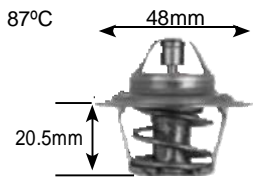

Part no.	make	model	Derivative	Year	engine
6594	Daewoo	Lanos ii	1.4i	00-04	a14 sms
	mazda	soho	1.4i	98-00	Pte