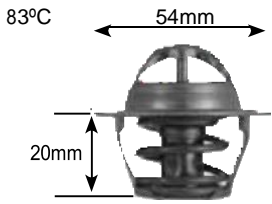

Parts Listing - Thermostats

Part no.	make	model	Derivative	Year	engine
5483s	Chevrolet		2.5	73-78	2507
	Chevrolet		Chevair 2.3	73-81	2320
	Chevrolet		Firensa 2.5, Kommandor 3.8, 4.1	67-78	
	Chrysler	Jeep grand Cherokee	5.7 V8 HEMI	05 on	hemi
	Chrysler	Jeep grand Cherokee	6.1 V8	06 on	srt-8
	Fiat	Croma	2.2 16V	07 on	194A1.000
	Ford	anglia	105 e	59-67	105e
	Ford	Cortina	1.6	71-77	Kent
	Ford	Cortina	2.5 V6	72-77	esseX
	Ford	Cortina	3.0	73-83	esseX
	Ford	Courier/ranger	3.0	86-90	esseX
	Ford	escort	1.1, 1.3, 1.6	68-81	
	Ford	sapphire/sierra	1.6	83-89	Kent
	John Deere tractor	tractor			
	Leyland	apache marina	1.3, 1750, 1.8	71-78	
	Leyland	marina	2.6	75-78	
	Leyland	mini	all models	65-84	
	nissan	skyline	1.8	82-87	L18
	nissan	skyline	2.0	82-87	L20
	nissan	skyline	2.8	83-87	L28.
	nissan Commercial	Cabstar	2.0	99-01	QD32
	nissan Commercial	Cabstar	2.8	84-91	L28
	rover		2.6, 3.5	78-84	
	suzuki	samurai	1.3	88-96	g13a
	suzuki	sJ series	1.0 SJ4	83-89	F10a
	suzuki	sJ series	1.0 SJ410	86-89	F10a
	suzuki	sJ series	1.3 SJ413	86-89	g13
	triumph		Chicane 2000	70-76