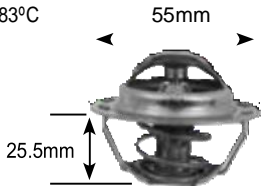

Part no.	make	model	Derivative	Year	engine
1734	Peugeot	Boxer	2.5 D	94-98	DJ5

Parts Listing - Thermostats

85°C

Part no.	make	model	Derivative	Year	engine
1753	Peugeot	Boxer	2.5 TDi	96-02	DJ5teD

83°C

Part no.	make	model	Derivative	Year	engine
1757 rubber Valve	Peugeot	306	1.8	96-00	XU7JP
	Peugeot	306	1.8	98-02	XU7JP4
	Peugeot	306	2.0	99-01	XU10J4rs
	Peugeot	306	2.0	96-00	XU10J2
	Peugeot	406	2.0	96-99	XU10J4r
	Peugeot	406	2.0i	96-99	XU10J4r
	Peugeot	605	2.0i	95-98	XU10.J2Z
	Peugeot	Boxer	1.9 TDi	94-98	XUD9tF