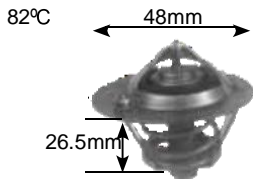

Parts Listing - Thermostats

Part no.	make	model	Derivative	Year	engine
2894 Jiggle pin offset (Continued)	Ford	Focus i	1.6	03-05	ZETEC
	Ford	Focus ii	1.6 16V	05 on	DUrateC
	Volvo	C30	1.6	07 on	B4164S3