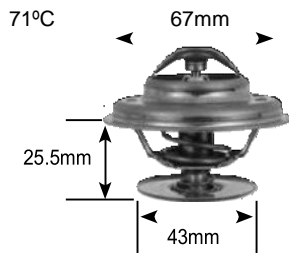

Parts Listing - Thermostats

Part no.	make	model	Derivative	Year	engine
1527	aDe Commercial				
	Chrysler	Jeep grand Cherokee	3.0 CRD 6 Cylinder	05 on	OMN642
	Chrysler	Jeep grand Cherokee	3.1 TDI 5 Cylinder	00-01	
	Ford	triton		86-90	ADE236
	isuzu		tDL22	82-89	ADE 617
	isuzu		tDL44	82-89	ADE617
	Ford tractor		tractors with aDe-motor		
	hino Commercial	FD series	FD10-145	93-00	ADE366N
	hino Commercial	FD series	FD10-146	93-00	ADE366N
	hino Commercial	FD series	FD10-135	83-89	aDe352n
	hino Commercial	FD series	FD10-135	89-93	ADE366N
	hino Commercial	FD series	FD10-136	83-89	aDe352n
	hino Commercial	FD series	FD10-136	89-93	ADE366N
	hino Commercial	Fe series	FE12-146	93-00	ADE366N
	hino Commercial	Fe series	Fe12-133	83-89	aDe352n
	hino Commercial	Fe series	Fe12-133	89-93	ADE366
	hino Commercial	Fe series	FE12-136	83-89	aDe352n
	hino Commercial	Fe series	FE12-136	89-93	ADE366
	hino Commercial	FF series	FF13-133	83-89	aDe352n
	hino Commercial	FF series	FF13-135	83-89	aDe352n
	hino Commercial	FF series	FF13-136	83-89	aDe352n
	hino Commercial	FF series	FF13-136	89-93	ADE366N
	hino Commercial	FF series	FF13-166	83-89	aDe352n
	hino Commercial	FF series	FF13-176	83-89	aDe352n
	hino Commercial	FF series	FF13-176	89-93	ADE366T
	hino Commercial	FF series	FF14-143	93-00	ADE366N
	hino Commercial	FF series	FF14-146	93-00	ADE366N
	hino Commercial	FF series	FF14-176	93-00	ADE366T
	hino Commercial	Fg series	Fg14-173	83-89	aDe352t
	hino Commercial	Fg series	Fg14-173	89-93	ADE366T