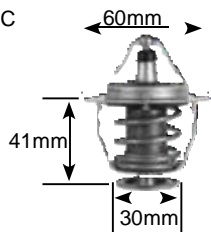

92°C

Part no.	make	model	Derivative	Year	engine
2367	opel	astra Classic	1.6 (G)	99-04	Z16XE
	opel	astra euro	160i	98-99	C16NZ

82°C

Part no.	make	model	Derivative	Year	engine
2368 Jiggle pin & rubber valve	toyota	Fortuner	3.0D D-4D	06 on	1KD-FtV
	toyota	Fortuner	4.0 V6	06-07	1gr-Fe
	toyota	hilux	2.5 D-4D	05 on	2KD-FtV
	toyota	hilux	3.0 D-4D	05 on	1KD-FtV
	toyota	hilux	3.0 KZ-TE	00-05	1KZ-TE
	toyota	hilux	4.0 V6 VVTi	00-05	1gr-Fe
	toyota	Landcruiser Prado	3.0	97-02	1KZ-TE
	toyota	Landcruiser Prado	4.0	03-07	1gr-Fe
	toyota	Quantum	2.5 D-4D	05 on	2KD-FtV