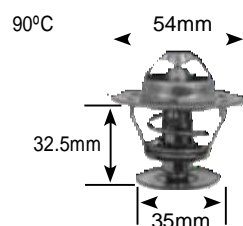

Part no.	make	model	Derivative	Year	engine
5462 Jiggle pin	renault	Laguna i	2.0	00-01	F3R611