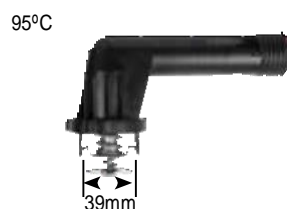

Part no.	make	model	Derivative	Year	engine
2243	BMW	3 series	316i (E36)	97-98	M43 B16
	BMW	3 series	316i (E36)	96-97	m43