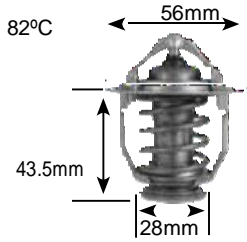

Parts Listing - Thermostats

Part no.	make	model	Derivative	Year	engine
2450 Jiggle pin & rubber valve (Continued)	toyota	Verso	180	04 on	1ZZ-FE
	toyota	Verso	2.2 D-4D	09 on	2aD-FhV
	toyota	Yaris	1.8	08 on	2ZR-FE