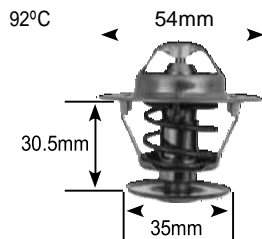

Part no.	make	model	Derivative	Year	engine
4561 Jiggle pin	opel	omega	2.6i	01-08	Y26E
	Volvo	850	2.3 T5	94-97	B5234t
	Volvo	850	2.5	94-97	B5254s
	Volvo	C30	2.0	07 on	B4204s3
	Volvo	C70	2.3T 5	98-04	B5234t
	Volvo	C70 ii	2.4 T5	06 on	B5244
	Volvo	s40	2.0 (VS)	07-04	B4204s
	Volvo	s40 ii	1.8	05-06	B4184 s11
	Volvo	s40 ii	2.0	06 on	B4204 s3
	Volvo	s40 ii	2.0 D	05 on	D4204t
	Volvo	S60	2.0T4	03 on	B5204t5
	Volvo	S60	2.3T5	98-05	B5234t3
	Volvo	S60	2.4i	98-05	B5244t
	Volvo	S60	2.4 T5	98-03	B5244s