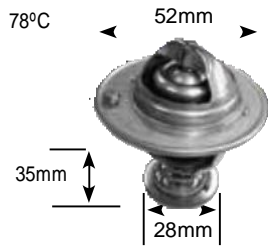

Part no.	make	model	Derivative	Year	engine
1645 Jiggle pin offset	Daihatsu	Cuore	1.0	99-03	eJDe
	Daihatsu	sirion	1.0 (M1)	99-01	eJ-De
	Daihatsu	terios	1.3 4x4	97-00	J100 (he-eJ)
	honda	accord	1.8 VTEC	02-03	F18B2
	honda	accord	2.2 VTEC	08 on	F22B
	honda	Ballade	130	84-89	eV2
	honda	Ballade	160i DOHC	89-92	D1588
	honda	Ballade	160i DOHC	92-00	D16A9
	honda	Ballade	150i	85-89	EW2
	honda	Ballade	150	92-95	D15B3
	honda	Ballade	160i Luxline SOHC	89-95	D16A7
	honda	Ballade	160i E	92-95	D16Z6
	honda	Ballade	160i	96-00	D16Y9
	honda	Ballade	160i VTEC	97-00	B16A2
	honda	Ballade	180i Luxline	94-96	B18B3
	honda	Ballade	180i	94-96	B18C4
	honda	Ballade	180i Luxline	96-00	
	honda	Civic	1.8i VTEC	06 on	B18C4
	honda	Civic	150 VteC	01-07	D15Y3
	honda	Civic	150i spreeline	97-00	D15Z4
	honda	Civic	160	89-92	D16A7
	honda	Civic	160 VTEC	96-00	D16A1
	honda	Civic	1.6i	96-00	D16Y9
	honda	Civic	170i VteC	96-00	D17a5