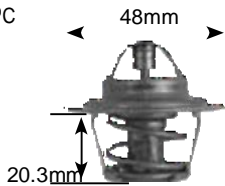

Part no.	make	model	Derivative	Year	engine
3111s	Chevrolet	Cruze	1.6	09 on	F16D3
	Daewoo	Lanos	1.4i	98-00	a14sms
	Daewoo	nubira	1.6	00-04	e-teC
	Daewoo	nubira ii	1.6 SX	00-04	e-teC
	Ford	Bantam	1.4	86-93	CVh
	Ford	Bantam	1.6	86-93	CVh
	Ford	Cortina	2.0	79-83	KoLn
	Ford	Cortina	2.0	82-86	KoLn
	Ford	escort	1.3 FWD	81-86	Kent
	Ford	escort	1.3, 1.4	86-89	CVh
	Ford	escort	1.4	95-99	Pte
	Ford	escort	1.6	81-86	CVh
	Ford	escort	Xr3	81-86	CVh
	Ford	granada	2.0 OHC	78-86	KoLn
	Ford	granada	2.5 V6	73-75	KoLn
	Ford	Laser/meteor	1.4	89-92	CVh
	Ford	sapphire/sierra	2.0	89-93	KoLn
	Ford	sapphire/sierra	2.3	83-86	KoLn
	mazda	rustler	1400	90-93	CVh
	mazda	rustler	1600	86-93	CVh
	opel	ascona	1.3	82-85	
	opel	Corsa Classic	160i	00-01	16NE
	opel	Frontera	2.0i	91-95	C20ne
	opel	monza	1800	86-93	
	opel	monza	1800	86-89	
	Volkswagen	Citi golf	1.1	78-82	

82°C