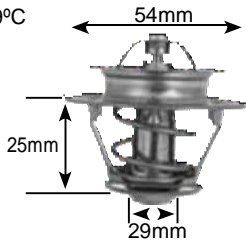

Part no.	make	model	Derivative	Year	engine
6880	Land rover	Defender	2.5 TD5	98-07	tD5
	Land rover	Discovery	2.5 TD5	99-07	tD5
	Land rover	Discovery	4.0 V6	05-07	35D-185
	mg rover	MG ZR	2.0 TD	04 on	20t2n

79°C