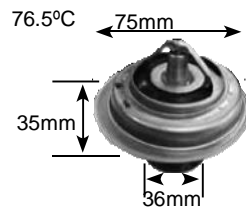

Part no.	make	model	Derivative	Year	engine
MIT7576 offset	mitsubishi Commercial		Fm215F/L	82-86	aDe352