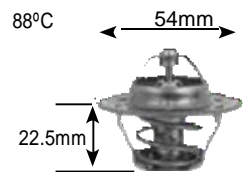

Part no.	make	model	Derivative	Year	engine
5443	Chrysler	Jeep Cherokee	2.5 (XJ) 4 Cylinder	94-95	enJ
	Chrysler	Jeep Cherokee	4.0 (XJ) 6 Cylinder	96 on