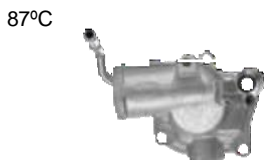

82°C

Part no.	make	model	Derivative	Year	engine
2894 Jiggle pin offset	Ford	Fiesta	1.4i	03 on	DURateC
	Ford	Fiesta	1.6i	03 on	DURateC
	Ford	Fiesta ii	1.4i	01 on	sPJa

Parts Listing - Thermostats

Part no.	make	model	Derivative	Year	engine
2894 Jiggle pin offset (Continued)	Ford	Focus i	1.6	03-05	ZETEC
	Ford	Focus ii	1.6 16V	05 on	DUrateC
	Volvo	C30	1.6	07 on	B4164S3