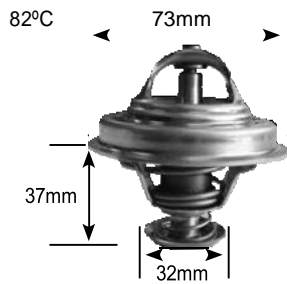

Parts Listing - Thermostats

Part no.	make	model	Derivative	Year	engine
toY7388 Jiggle pin	toyota Commercial	Dyna	2.5	86-88	11B
	toyota Commercial	Dyna		01-03	14B
	toyota Commercial	Dyna		03 on	WO4D
	toyota Commercial	Dyna		00-03	15B-F multi Valve