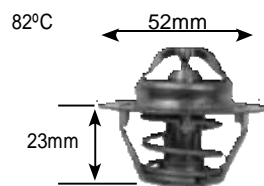

Part no.	make	model	Derivative	Year	engine
2259 Jiggle pin	Ford	Falcon	4.0 6 Cylinder	96-04	4098
	Ford	Falcon ranchero	4.0 6 Cylinder	97-00	3984
	Ford	territory	4.0 6 Cylinder	05-11	L6
	rover	75	1.4	04-07	K1.4
	rover	75	1.8 T	08 on	K1.8
	suzuki	grand Vitara	2.0	99-06	J20a
	toyota	stallion	1.5	87-00	5K