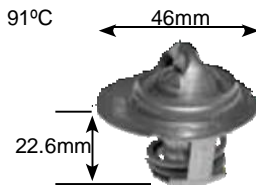

Part no.	make	model	Derivative	Year	engine
2883 Jiggle pin offset	Chrysler	Jeep Cherokee	2.4 (KJ) 4 Cylinder	02-10	EDC/EDZ
	Chrysler	Jeep Patriot	2.4	07 on	
	Chrysler	Pt Cruiser	2.0 4 Cylinder	00-05	eCC
	Chrysler	Pt Cruiser	2.4 16V 4 Cylinder	05-10	EDZ
	Dodge	Caliber	2.0	06 on	eCn
	Dodge	Caliber	2.4 R/T	06 on	eDC
	mini	Cooper	1.6 (R52/R53)	02-07	W10B16A
	mini	Cooper "s"	1.6 (R52/R53)	02-07	W11B16A