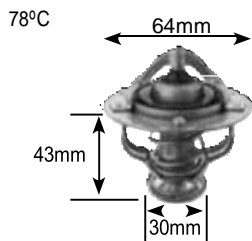

Part no.	make	model	Derivative	Year	engine
2729 Jiggle pin	honda	accord	2.2i DTEC	09 on	n22a1
	honda	Civic	2.2C TDI	01-06	n22a2
	honda	Cr-V	2.2 CTDi	07 on	n22a2
	honda	Fr-V	2.2 CTDi	02-04	n22a2
	honda	s2000	2.0 16V VTEC	99-10	F20C2
	toyota	Landcruiser D	4.5	08 on	1VD-FtV