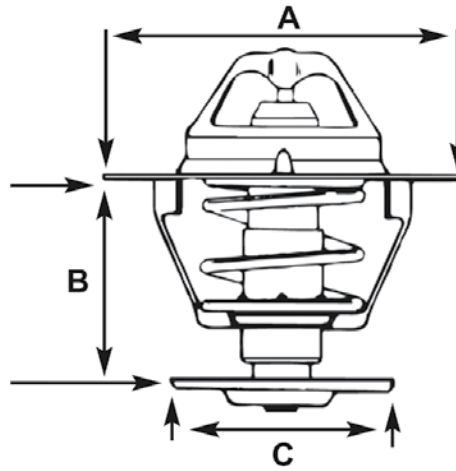

Flanged thermostats by flange size

All measurements in mm and are a rough guide for ID purposes.

This Table is from smallest To largest column a

Part no	°c	stamping mark	a	B	c	remarks
2614	83	V2614	43.5	23		With leak groove
cUm3348	83		43.5	35	29	
1324	75	V1324-75	43.5	37		With leak groove
1274	86	V1274-86	43.5	37		
2306-os	82	8338s	44	23		offset with jiggle pin
8685	88	8685	44	33	35	
6831	82	V6831	45.5	35.2	29	flow limiting valve
2883	91	8524	46			offset with jiggle pin
7165s	91		46	24		offset with jiggle pin
3111-82	82	V3688	48	20.3		inversed seal bead
3111-92	92	V1542	48	20.3		
3111s	88	8470	48	20.3		
6594	87	V6594	48	20.5		With special leak groove
2894	82	V2894	48	26.5		Inversed jiggle pin, off-set V. Seat
2404	82	8289	48	32	28	With jiggle pin
1367B	82	V1367	48	32.5	29	With jiggle pin
2385	80	V2385	48	33	28	inversed jiggle pin & rubber valve
1643	82	V1643	48	33	28	With jiggle pin
2142	89	8322	50	23		
1831	91	V1831	50	39		
1981	88	V1981	51.8	33.8	35	With jiggle pin
1638	88	V1638	51.9	19		offset valve seat with jiggle pin
5282-os	82	V1639	52	19		offset with jiggle pin
2792	82	V2792	52	21		Jiggle pin inversed, rubber valve
5282B	82	V6500	52	22.5		With jiggle pin
5288s	88	V2086	52	22.5		With jiggle pin
5275B	75	V6362	52	23		With leak groove
2259	82	V2259	52	23		With jiggle pin
1391	88	V1391	52	32	29	With jiggle pin