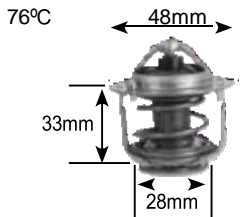

Part no.	make	model	Derivative	Year	engine
2452 Jiggle pin & rubber valve	hyundai	atos	1.0i	99-05	g4hC
	toyota	tazz	130	00-06	2e
	toyota	stallion	2.2	91-05	2Y 4Y