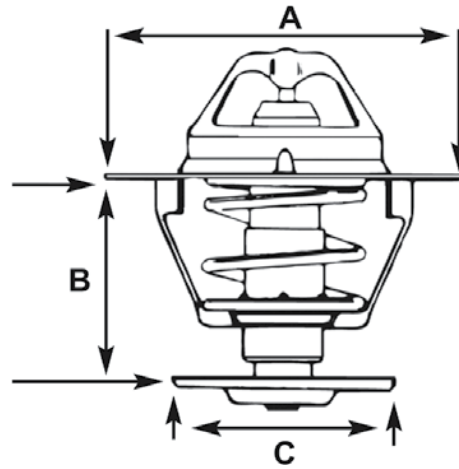

Technical information - Thermostats

Flanged thermostats by flange size - continued

All measurements in mm and are a rough guide for ID purposes.

This Table is from smallest To largest column a

Part no	°c	stamping mark	a	B	c	remarks
6690	81	V6690	54	31.7	29	Jiggle pin, flow limit valve
6699	77	V6699	54	32	29	no jiggle pin
5326	83	V5326	54	32.5	35	With jiggle pin
5462	90	V5462	54	32.5	35	With jiggle pin
2457	82	8305	54	33	22	With jiggle pin
2212	85	8224	54	33	22	With jiggle pin
2266	76	8400	54	33	28	With jiggle pin & rubber valve
2444	88	8414	54	33	33	With jiggle pin & rubber valve
5448	82	V5448	54	33.5	29	With jiggle pin
8694	80	8694	54	34	23	With jiggle pin
2439	87	8498	54	40	35	With jiggle pin
7026	82	V7026	54			With jiggle pin
1757	83	V1757	55	22.5		rubber valve
1722	83	V1722	55	35.5	29	rubber valve
2791	78	V2791	56	21		Jiggle pin inversed, O/Set V. Seat, rubber valve
6349	82	V6349	56	31	35	no jiggle pin
2261	82	V2261	56	35	29	inversed Jiggle pin & valve
2600	82	8413	56	43	28	
2757	82	V2757	56	43	29	
2256	76	V2256	56	43.5	28	Jiggle pin inversed
2450	82	V2450	56	43.5	28	inversed Jiggle pin & valve
2813	88	V2813	56	43.5	28	Jiggle pin inversed, rubber valve
2922	90	V2922	59	27	25	With jiggle pin & rubber valve
2368	82		60	41	30	inversed Jiggle pin & valve
cUm1309	82		63.3	22.5		With leak hole
17250	82		64	25		
2447	82	8370	64	40	30	inversed Jiggle pin
2729	78		64	43	30	inversed Jiggle pin
2870	82	V2870	64	43	30	inversed jiggle pin