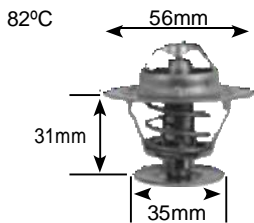

Part no.	make	model	Derivative	Year	engine
6349	Ford	Courier/ranger	2.2 D	86-97	2
	mazda	B series	B2200 D	83-86	r2-g3
	toyota	Corolla	1.3 D	09 on	1nD-tV