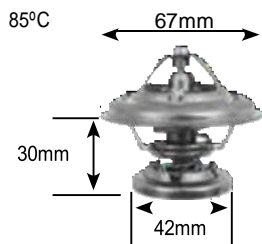

Part no.	make	model	Derivative	Year	engine
1976 Jiggle pin	mercedes-Benz	220 D	(W123)	76-86	615.941
	mercedes-Benz	C250 D	(W202) 5 Cylinder	95-98	OM605.910
	mercedes-Benz	C250 tD	(W202) 5 Cylinder	96-00	OM960.960
	mercedes-Benz	sprinter	308 D (903)	96-00	OM601.943
	mercedes-Benz	sprinter	312 D (903)	96-00	OM602.980
	mercedes-Benz	sprinter	412 D (904)	96-00	OM602
	ssang Yong	Korando	K290 D	97-98	OM662D29
	ssang Yong	Korando	K290 tD	97-00	OM662D29
	ssang Yong	Korando	K602 D	98-00	605
	ssang Yong	Kryron	m200 XDi	06 on	XDi
	ssang Yong	Kryron	m270 XDi	07 on	OM662LA
	ssang Yong	musso	602 2.9 5 Cylinder	95-00	OM662D29
	ssang Yong	musso	602 2.9 TDi 5 Cylinder	97-06	OM662D29
	ssang Yong	musso	2.9 5 Cylinder	95-00	OM622D29
	ssang Yong	musso	Sport 2.9	04 on	OM622D29
	ssang Yong	musso	270 XDi 5 Cylinder	04 on	OM662LA
	ssang Yong	stavic	sV270 XDi	05 on	OM662LA