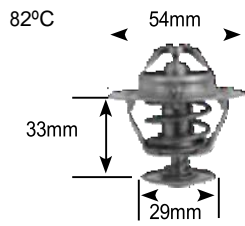

Parts Listing - Thermostats

Part no.	make	model	Derivative	Year	engine
2254 Jiggle pin (Continued)	Kia	rio	1.6	07 on	g4eD
	Kia	sportage ii	2.0 16V	05-10	g4gC
	Kia	sportage ii	2.0 CRDi	05-10	rF
	nissan	hardbody	2.5 D	88-95	tD25i
	nissan	hardbody	2.7 D	90-10	tD27
	nissan	hardbody	2.7 TDi	97-99	tD27
	nissan	hardbody	3.2	99-03	QD32
	Peugeot	405	1.8	95-97	XU7JP
	Peugeot	405	2.0	95-97	XU10J2
Volvo	s40	2.0 T4 (VS)	98-04	B4204t3