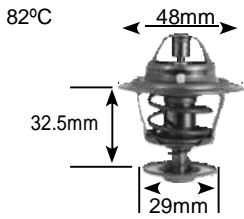

Part no.	make	model	Derivative	Year	engine
1367B Jiggle pin (Continued)	Fudi Lion		2.2	06 on	491Qe
	gonow		X-space	06 on	4Y
	G.W.M	steed	2.2i	07 on	491Qe
	G.W.M	steed	2.2i	07 on	491Qe
	meiya		2.2i	07 on	491Qe
	soyat Commercial		2.2i	07 on	491Qe
	toyota	Condor	1800	00-03	2Y
	toyota	Conquest	1.6	84-88	4aL
	toyota	Conquest	180i	93-96	7a-Fe
	toyota	Corolla	1.3	84-85	2aL
	toyota	Corolla	1.3 Import Motor	86-92	3e
	toyota	Corolla	1.6 Avante	84-88	4aL
	toyota	Corolla	1.6	84-88	4aL
	toyota	Corolla	180i	93-96	7a-Fe
	toyota	Corolla	180i	96-02	7a-Fe
	toyota	Cressida	2.0	89-92	3Y
	toyota	Cressida	2.0 6 Cylinder	83-92	1g-e
	toyota	Cressida	2.0 24V	89-92	1g-Fe
	toyota	Cressida	2.8	84-86	5m-e
	toyota	Cressida	2.8i	86-89	5m-ge
	toyota	Cressida	3.0	89-92	7m-ge
	toyota	hi-ace	1.8	83-90	2Y
	toyota	hilux	1.6	84-86	1Y
	toyota	hilux	1.8	87-98	2Y
	toyota	hilux	2.2	87-94	4Y
	toyota	Venture	1.8	91-00	2Y
	toyota	Venture	2.2	93-00	4Y
	toyota Commercial	Dyna		86-88	22r
toyota Commercial	Dyna		01-08	4Y	