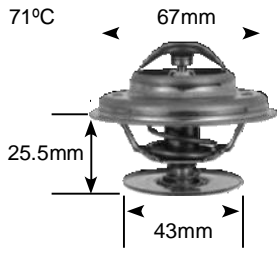

Parts Listing - Thermostats

Part no.	make	model	Derivative	Year	engine
1527	hino Commercial	Fg series	Fg14-177	83-89	aDe352t
	hino Commercial	Fg series	Fg14-177	89-93	ADE366T
	hino Commercial	Fg series	Fg15-177	93-00	ADE366T
	hino Commercial	Fg series	Fg25-173	94-99	ADE366T
	isuzu Commercial	F series	F500	87-91	aDe352
	isuzu Commercial	JCr series	JCR360TA, 500TA	83-93	aDe352
	isuzu Commercial	n series	n3500	89-98	aDe314
	man Commercial	14 series	14.170 (725)	84 on	aDe352t
	man Commercial	14 series	14.192 (707)	81 on	aDe409n
	man Commercial	16 Series	16.282		see aDe
	man Commercial	17 series	17.232 (M90)	91 on	ADE366T1
	man Commercial	19 series	19.280 (716)	82 on	aDe407t
	man Commercial	19 series	19.282 (F60)	91 on	aDe447t
	man Commercial	19 series	19.292 (F60)	88 on	aDe442n
	man Commercial	19 series	19.300 (716)	82 on	aDe407ti
	man Commercial	19 series	19.321 (716)	82 on	aDe407ti
	man Commercial	19 series	19.352 (F60)	90 on	aDe447ti
	man Commercial	19 series	19.362 (F60)	88 on	aDe442t
	man Commercial	19 series	19.402 (F60)	91 on	aDe447ti
	man Commercial	24 series	24.192 (710)	81 on	aDe409n
	man Commercial	26 Series	26.282 (F61)	88 on	aDe447t
	man Commercial	26 Series	26.282 (F90)	97 on	aDe447t
	man Commercial	26 Series	26-282 DFT		aDe442t
	man Commercial	26 Series	26.292 (F61)	88 on	aDe442n
	man Commercial	26 Series	26.352 (F61)		aDe447ti
	man Commercial	26 Series	26.352 DFT		aDe447t1
	man Commercial	26 Series	26.362 (F61)	88 on	aDe442t
	mahindra		Bolero 2.5	04-05	Dr54
	mahindra		Bolero 2.5	06 on	neF
	massey Ferguson tractor				aDe