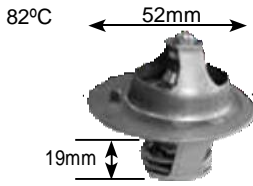

Parts Listing - Thermostats

Part no.	make	model	Derivative	Year	engine
5282-os Jiggle pin offset (Continued)	Kia	shuma	1.8i	00-02	tBD
	Kia	shuma ii	1.8i	02-04	tBD
	Kia	spectra	1.6	01-04	A6
	Kia	sportage	2.0	96-05	oK01K
	Kia	sportage	2.2 D	98-00	Fe
	mazda	323	130	91-95	B3
	mazda	323	130	95-01	B3
	mazda	323	1.6, 1.6i, 2.0	85-91	B6/F6
	mazda	323	200 e	89-91	Fe
	mazda	323	1.6i	95-01	F6
	mazda	323	2.0i 16V	91-94	Fe
	mazda	626	1.8	89-92	F8
	mazda	626	2.0	83-92	Fe
	mazda	626	2.0 EG<i>i</i>	86-90	Fe
	mazda	626	2.0 16V	89-92	Fe
	mazda	astina	160	95-99	B6<i>i</i>
	mazda	B series	B2600	88-99	4g54
	mazda	B series	B2600<i>i</i>	99 on	G6
	mazda	marathon	2.2	91-04	F2
	mazda	rustler	130	94-02	B3/B6
	mazda	rustler	1600<i>i</i>	94-00	F6
	mitsubishi	Colt	1.6 4 Cylinder	94-97	4g32
	mitsubishi	Colt	2.0	94-99	4G63
	mitsubishi	Colt	2.4<i>i</i>	98-08	4G64
	mitsubishi	L300	2.0	88-92	4G63
	mitsubishi	Lancer	1.5 GLX	02-08	4a91
	mitsubishi	Pajero	3.0	93-00	6G72
	Proton	arena	1.5<i>i</i>	07 on	4g15
	Proton		Gen 2 1.6 16V	05 on	CamPro
	Proton	savvy	1.2	07 on	4g13
suzuki	Vitara	1.6 8V	95-98	G16A1	
suzuki	Vitara	1.6 16V	95-98	G16B