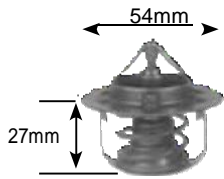

Parts Listing - Thermostats

88°C