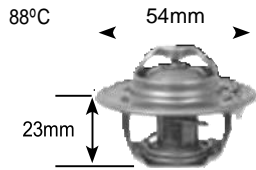

88°C

Part no.	make	model	Derivative	Year	engine
2354	Fiat	Bravo	1.4	95-00	182A3.000

Parts Listing - Thermostats

Part no.	make	model	Derivative	Year	engine
2356 Jiggle pin & rubber valve	Land rover	Defender	2.5 D	96-07	TD300/D16L
	Land rover	Discovery	2.5	90-94	TD300/D16L