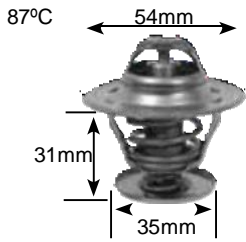

Parts Listing - Thermostats

Part no.	make	model	Derivative	Year	engine
2289 rubber valve (Continued)	Volkswagen	golf iii	1.9 TDi	95-00	aFn/aVg
	Volkswagen	golf iV	1.9 TDi	99-04	ahF
	Volkswagen	golf V	1.9 TDi	04-09	BKC
	Volkswagen	Jetta iV	1.9 TDi	99-05	ahF
	Volkswagen	Jetta iV	V5 2.3	99-05	AGZ
	Volkswagen	Jetta V	1.9 TDi	06 on	BKC
	Volkswagen	Jetta V	2.0 TDi	06 on	BKD
	Volkswagen	Passat	1.9 TDi (3B)	03-05	aVF
	Volkswagen	Passat	1.9 TDi (3C2)	05-09	BKC
	Volkswagen	Passat	1.9 TDi (3C2)	05-09	BLs
	Volkswagen	Polo	1.4 (9N)	02-08	BLm
	Volkswagen	Polo	1.4 TDi (9N)	02-08	amF
	Volkswagen	Polo	1.9 TDi (9N)	03-08	asr /atD
	Volkswagen	sharan	1.9 TDi	03-06	aUY
	Volkswagen	touran	1.9 TDi	04-06	BKC
	Volkswagen	touran	1.9 TDi	06 on	BLs
	Volkswagen	touran	2.0 TDi	05 on	Bmn
	Volkswagen	touran	2.0 TDi	06 on	Bmm BKD
Volkswagen	golf V	2.0 TDi	04-07	BKD