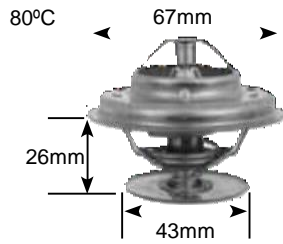

Parts Listing - Thermostats

Part no.	make	model	Derivative	Year	engine
6264 (Continued)	man Commercial	13 series	13.168, 192	77-83	D255, D2565
	man Commercial	13 series	13.240	76-81	D2566
	man Commercial	13 series	13.250, 13.304 V8	70-81	D2658
	man Commercial	14 series	14.153 (M2000)	97 on	Do824LF01
	man Commercial	14 series	14.168, 192	77-83	D2555, D2565
	man Commercial	14 series	14.224 (M2000)	97 on	DO826LF10
	man Commercial	15 series	15.153 (M2000)	77 on	Do824LF01
	man Commercial	15 series	15.168, 200	77-83	D2555, D2565
	man Commercial	15 series	15.170, 172, 192 (725)	83 on	ACE352T, 366T, 409
	man Commercial	15 series	15.223 (M2000)	97 on	DO826F06
	man Commercial	15 series	15.224 (M2000)	00 on	D0826LFL10
	man Commercial	16 Series	16.168, 200, 240	77 on	D2555, D2565
	man Commercial	16 Series	16.223	97-02	D0826LF06
	man Commercial	16 Series	16.224		D0826LFL10
	man Commercial	17 series	17.360 (TGA)	04 on	D2866LF24
	man Commercial	17 series	17.373, 374(F2000)	97 on	D2866LF21
	man Commercial	18 series	18.224 (M2000)	00 on	D0826LF10
	man Commercial	18 series	18.232FOC (BUS)		D0826LF06
	man Commercial	18 series	18.352FOC (BUS)		D02866LF05
	man Commercial	18 series	18.282FOC (BUS)		D0836LF04
	man Commercial	18 series	18.284 (M2000)	00 on	D0836LF01
	man Commercial	18 series	18.410 (TGA)	04 on	D2866LF25, 28, 33
	man Commercial	19 series	19.168	77-83	D2555, D2565
	man Commercial	19 series	19.240	76-81	D2566
	man Commercial	19 series	19.275 V8	70-81	D2758
	man Commercial	19 series	19.280	77-82	D2566
	man Commercial	19 series	19.304 V8	70-81	D2858
	man Commercial	19 series	19.414 (F2000 eVo)	00-04	D2866LF1
	man Commercial	20 series	20.280	77-82	D2566