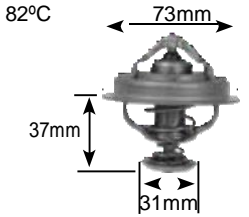

Part no.	make	model	Derivative	Year	engine
2375 Jiggle pin	toyota	Landcruiser D	4.0	81-85	2h
	toyota	megacruiser	4.1	96-99	15B-Ft