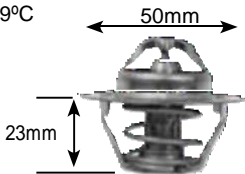

Part no.	make	model	Derivative	Year	engine
2141	Peugeot	405	1.6	95-96	XU52C
	renault	Clio i	1.6	98-01	K7m744/5
	renault	Clio i	2.0 Sport	99-01	F4r732
	renault	Laguna i	1.8i	96-98	F3P
	renault	megane i	2.0	97-99	F7r714
	renault	megane i	2.0	97-99	F3r750
	renault	scenic	1.9 DCi	02-04	F9Q

89°C