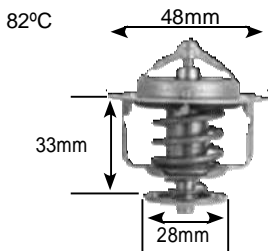

Part no.	make	model	Derivative	Year	engine
1643 Jiggle pin	nissan	almera	1.6	01-05	QG16DE
	nissan	almera	1.8	01-05	Qg18De
	nissan	Primera	160 Si	98-00	GA16DE
	nissan	sentra	140	92-97	ga14Ds
	nissan	sentra	140	97-02	ga14Dne
	nissan	sentra	160	92-97	GA16DS
	nissan	sentra	160	97-02	GA16DNE