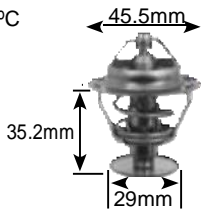

Part no.	make	model	Derivative	Year	engine
6808 With pilot light switch (Continued)	Citroen	C3	1.4i (20 tooth pump)	02-06	tU3JP
	Citroen	C3	1.4i Pluriel	03 on	tU3JP

82°C