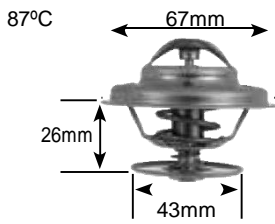

Parts Listing - Thermostats

Part no.	make	model	Derivative	Year	engine
6554 (Continued)	tata	telcoline	3.0 TDi	08 on	
	tata	Xenon	3.0 TDi	07 on