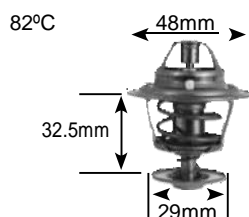

Part no.	make	model	Derivative	Year	engine
1367B Jiggle pin	C.A.M. (Chinese auto manufacture)	inyathi	2.2i	06 on	491Qe
	C.A.M. (Chinese auto manufacture)	rhino	2.2i	06 on	491Qe