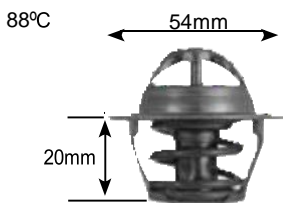

Part no.	make	model	Derivative	Year	engine
5488s	Fiat	Ulysse	2.0i	99-01	rFU (XU10J2C,L3)
	Ford	Cortina	2.5 V6	72-77	esseX
	Ford	Cortina	3.0	73-83	esseX
	Ford	Courier/ranger	3.0	86-90	esseX
	Ford	Courier/ranger	3.4	97-00	esseX
	Ford	granada	3.0 V6	73-86	esseX
	Ford	sapphire/sierra	3.0	91-93	esseX