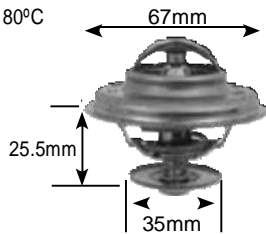

Part no.	make	model	Derivative	Year	engine
6773	BMW	3 series	320i (e30)	83-92	m20
	BMW	3 series	320i (E36)	92-96	m50
	BMW	3 series	323i (E36)	96-99	m52
	BMW	3 series	325 TDS (E36)	96-99	m51 D25
	BMW	3 series	333i (e30)	85-87	m30
	BMW	5 series	525 (e12)	77-79	m10
	BMW	5 series	530 (e12)	76-80	m30
	BMW	7 series	728 (e23)	78-80	M86
	BMW	7 series	728i (23)	80-87	m30
	BMW	7 series	730 (e23)	78-80	m30
	Land rover	Defender	2.8i	07 on	m52
	Volkswagen	Passat	2.3 V5 (3B)	05-Feb	AZX

80°C