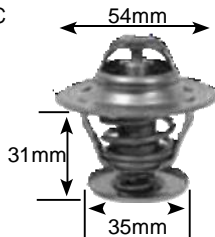

Part no.	make	model	Derivative	Year	engine
2281	renault	Clio i	1.2 16V	01-03	D4F4
	renault	Kangoo	1.4	01 on	D4F712

87°C