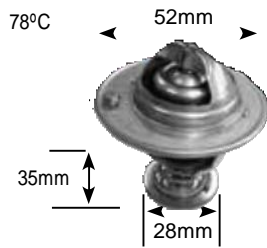

Parts Listing - Thermostats

Part no.	make	model	Derivative	Year	engine
1645 Jiggle pin offset (Continued)	honda	CrX	1.6i	91-93	ZC
	honda	Jazz	1.4i DSi	05 on	L13a1
	honda	Jazz	1.4i	03-04	43a1
	honda	Jazz	1.5i VTEC	06 on	
	honda	Prelude	1.8	84-87	et
	honda	Prelude	1.8 VTEC	02-03	F18B2
	honda	Prelude	2.2 16V VTEC	92-97	h22a5
	honda	Prelude	2.3 16V (BB3)	91-96	F23a2Ks
	honda	Cr-V	2.0	97-02	B20Z1
	honda	hr-V	1.6	02-04	D16W2
	honda	odyssey	2.2	96-98	F22B
	honda	odyssey	2.3 VTEC	98-99	F23a8
	honda	odyssey	3.5 V6 24V	00-04	J35a