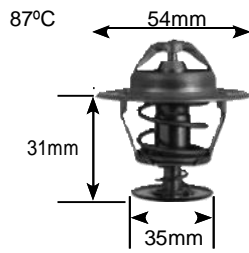

Parts Listing - Thermostats

Part no.	make	model	Derivative	Year	engine
1240	audi		100 series	77-84	5 Cylinder
	opel	ascona	1.6 GL	82-87	
	opel	ascona	1.8	84-87	
	opel	astra	180i (F)	93-98	18se
	opel	Commandor	3.0 E 6 Cylinder	86-87	
	opel	record	3.0 E 6 Cylinder	82-86	
	Volkswagen	Caddy	Caddy golf D	94-08	
	Volkswagen	Citi golf	1.6	88-95	
	Volkswagen	Citi golf	1.8	88-95	
	Volkswagen	golf	1.1	78-81	
	Volkswagen	golf	1.3	79-83	
	Volkswagen	golf	1.5	78-84	
	Volkswagen	golf	1.6	80-85	
	Volkswagen	golf iii	1.8	92-96	
	Volkswagen	golf iii	1.8i	96-99	
	Volkswagen	golf Vi	1.6	09 on	CCsa
	Volkswagen	golf Vi	2.0 TDi	09 on	CBaB CBDC
	Volkswagen	Polo	1.4 (9N) 16V	02-08	BBY
	Volkswagen	Polo Playa	1.4i	98-02	
	Volkswagen	Polo Playa	1.6i	98-02	aee
Volkswagen	Polo Playa	1.8i	99-02