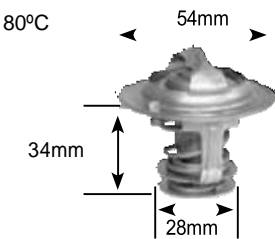

Part no.	make	model	Derivative	Year	engine
8694 Jiggle pin	Chevrolet	Captiva	2.0 CDTi	07 on	Z20S
	Chevrolet	Captiva	2.0 CDTi	07 on	Z20S
	Chevrolet	Cruze	2.0 D	10 on	Z 20 D1