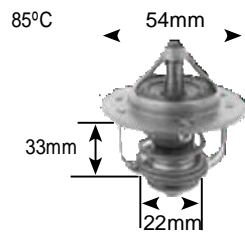

Part no.	make	model	Derivative	Year	engine
2212 Jiggle pin	opel	Combo	1.7 DTi	05 on	Y17Dt
	opel	Corsa	1.7 DTi	04-07	Y17Dt
	opel	Corsa Classic	1.7 DTi	02-07	Y17Dt
	opel	meriva	1.7 CDi	05 on	Y17DT/Z17DTH
	opel	Corsa	1.3 CDTi	07 on	Z13DTH