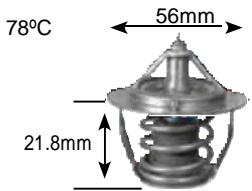

Part no.	make	model	Derivative	Year	engine
2791 Jiggle pin & rubber valve	subaru	Forester	2.0	98-03	eJ20
	subaru	Forester	2.5 16V	03 on	eJ25
	subaru	Forester	2.5 T	04 on	eJ25
	subaru	impreza	1.5	07 on	m15a
	subaru	impreza	1.8	95-98	eJ18
	subaru	impreza	2.0	98-02	eJ20
	subaru	Legacy	2.0	96-99	eJ20
	subaru	Legacy	20 16V	04 on	eJ20
	subaru	Legacy	2.2	93-98	eJ22
	subaru	outback	2.5	98-04	h4