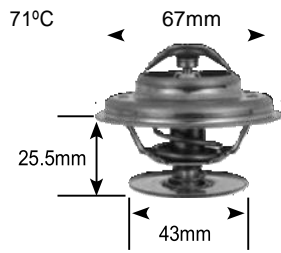

Parts Listing - Thermostats

Part no.	make	model	Derivative	Year	engine	
1527 (Continued)	mitsubishi Commercial		Fm215F/L	82-86	aDe352	
	new holland tractor				aDe	
	nissan Commercial	Cm series	Cm10	85-91	aDe352	
	nissan Commercial	Cm series	Cm10FK	91-98	ADE366N	
	nissan Commercial	Cm series	Cm12	85-91	aDe352	
	nissan Commercial	CW Series	CW55	89-91	aDe422t	
	nissan Commercial	DU/Ug series	Ug780	83-91	aDe352n	
	nissan Commercial	DU/Ug series	Ug780	83-91	aDe352n	
	scania Commercial		DC11 euro 3 engine	99 on		
	scania Commercial		Ds11	78-01		
	scania Commercial		Dt1202/08 euro 3 engine	96 on