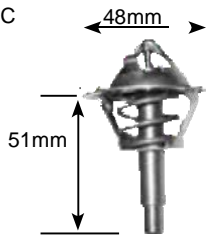

Part no.	make	model	Derivative	Year	engine
7036	honda	accord	2.0 VTEC	07 on	K20A6
	honda	accord	2.4	03-06	K24a3
	honda	Cr-V	2.0	02-06	K20a4
	honda	Fr-V	2.0 VTEC	05-09	Ka20a9

87°C

Part no.	make	model	Derivative	Year	engine
7038	Chrysler	Jeep Patriot	2.0 CRD	07 on	
	Chrysler	Pt Cruiser	2.2 CRD	03-06	EDJ/OM646
	Dodge	Caliber	2.0 CRD	06 on	eCD

90°C