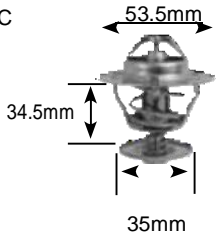

Part no.	make	model	Derivative	Year	engine	
2244	mercedes-Benz		C180 (W202)	94-00	M111.920	
	mercedes-Benz		C230 (W202)	96-98	M111.974	
	mercedes-Benz		C230K (W202)	96-00	M111.975	
	mercedes-Benz		200 E (W124)	90-93	111.940	
	mercedes-Benz		200 TE (W124)	90-93	111.960	
	mercedes-Benz		E220 (W124)	93-96	M111.960	
	mercedes-Benz		E230 (W210)	96-98	M111.970	
	mercedes-Benz		E320 (W124)	93-96	111.960	
	mercedes-Benz	Vito		112 CDi	01-04	OM611.960
	mercedes-Benz			C200 (W202)	96-00	M111.941

82°C