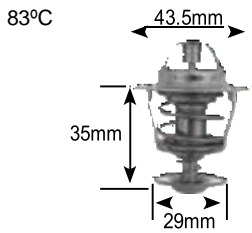

Part no.	make	model	Derivative	Year	engine
CUm3348	Cummins Commercial