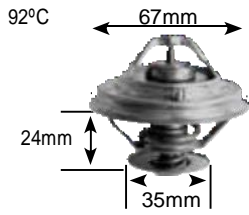

Parts Listing - Thermostats

Part no.	make	model	Derivative	Year	engine
2374 Jiggle pin	audi	a4 series	2.4 (B6)	01-05	aPs/BDV
	audi	a4 series	2.4 E (B5)	97-01	alg
	audi	a4 series	2.8 (B5)	97-01	atX
	audi	a4 series	2.8 E (B5)	95-97	aah