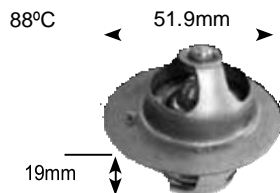

Part no.	make	model	Derivative	Year	engine
1638 Jiggle pin offset	Ford	Laser/meteor	1.3	86-87	e3
	Ford	Laser/meteor	1.5	86-89	e5
	Ford	Laser/meteor	1.3	91-02	B3
	hyundai	sonata	2.0 GL	94-98	J1 g4aPr
	hyundai	sonata	3.0	94-98	G6ATR
	mazda	B series	B1800	91-10	F8
	mazda	B series	B2000	82-86	ma
	mazda	B series	B2000	86-90	Fe
	mitsubishi	Colt	2.0i	98-99	4G63
	mitsubishi	Colt	3.0i	94-08	6G74