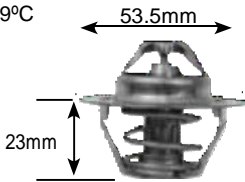

Part no.	make	model	Derivative	Year	engine	
2117	aDe Commercial					
	iveco	Daily	49.10 T	95 on	8140.27S	
	mercedes-Benz Commercial				om314	
	mercedes-Benz Commercial				om327	
	mercedes-Benz Commercial				om352	
	mercedes-Benz Commercial				om355	
	mercedes-Benz Commercial				OM360	
	mercedes-Benz Commercial				OM364	
	mercedes-Benz Commercial				OM366	
	mitsubishi Commercial			35	85-96	ADE236
	scania Commercial			DC12	95 on	
	scania Commercial			DSC11, DS11	00 on	

89°C