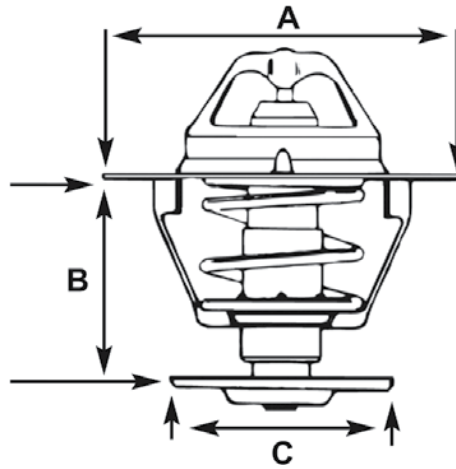

Technical information - Thermostats

Flanged thermostats by flange size - continued

All measurements in mm and are a rough guide for ID purposes.

This Table is from smallest To largest column a

Part no	°c	stamping mark	a	B	c	remarks
6690	81	V6690	54	31.7	29	Jiggle pin, flow limit valve
6699	77	V6699	54	32	29	no jiggle pin
5326	83	V5326	54	32.5	35	With jiggle pin
5462	90	V5462	54	32.5	35	With jiggle pin
2457	82	8305	54	33	22	With jiggle pin
2212	85	8224	54	33	22	With jiggle pin
2266	76	8400	54	33	28	With jiggle pin & rubber valve
2444	88	8414	54	33	33	With jiggle pin & rubber valve
5448	82	V5448	54	33.5	29	With jiggle pin
8694	80	8694	54	34	23	With jiggle pin
2439	87	8498	54	40	35	With jiggle pin
7026	82	V7026	54			With jiggle pin
1757	83	V1757	55	22.5		rubber valve
1722	83	V1722	55	35.5	29	rubber valve
2791	78	V2791	56	21		Jiggle pin inversed, O/Set V. Seat, rubber valve
6349	82	V6349	56	31	35	no jiggle pin
2261	82	V2261	56	35	29	inversed Jiggle pin & valve
2600	82	8413	56	43	28	
2757	82	V2757	56	43	29	
2256	76	V2256	56	43.5	28	Jiggle pin inversed
2450	82	V2450	56	43.5	28	inversed Jiggle pin & valve
2813	88	V2813	56	43.5	28	Jiggle pin inversed, rubber valve
2922	90	V2922	59	27	25	With jiggle pin & rubber valve
2368	82		60	41	30	inversed Jiggle pin & valve
cUm1309	82		63.3	22.5		With leak hole
17250	82		64	25		
2447	82	8370	64	40	30	inversed Jiggle pin
2729	78		64	43	30	inversed Jiggle pin
2870	82	V2870	64	43	30	inversed jiggle pin