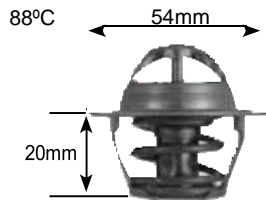

Parts Listing - Thermostats

Part no.	make	model	Derivative	Year	engine
5488s (Continued)	mazda	B series	B3000	86-95	esseX
	mazda	B series	B3400	97-02	esseX
	opel	Commandor	2.8 6 Cylinder	82-83	CD36
	opel	Kadett	1.2, 1.3	80-85	
	opel	record	2.0	82-89	
	opel	record	2.0i	88-94	
	opel	record	2.0	82-84	
	opel	record	2.2	86-91