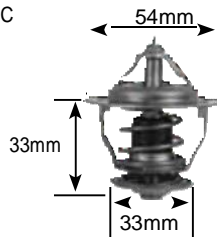

Part no.	make	model	Derivative	Year	engine	
2439 Jiggle pin	Ford	Bantam	1.3i	02 on	roCam	
	Ford	Bantam	1.6i	02 on	roCam	
	Ford	Fiesta	1.3i	03 on	roCam	
	Ford	Fiesta	1.6 RSi	00-03	roCam	
	Ford	Fiesta	1.6L	00-02	roCam	
	Ford	Fiesta ii	1.6	05-09	DUrateC	
	Ford	ikon i	1.3	04-06	roCam	
	Ford	ikon i	1.3i	01-06	roCam	
	Ford	ikon i	1.6i	01-06	roCam	
	Ford	ikon ii	1.6	07 on		
	Ford	Ka	1.3	05 on	roCam	
	Ford	Ka	1.6i	05 on	roCam	
	Jaguar			3.0	96 on	AJV6

88°C