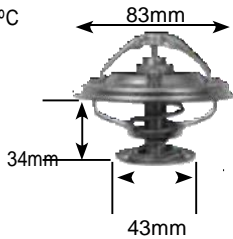

85°C

Part no.	make	model	Derivative	Year	engine
2342 Jiggle pin	BMW	5 series	530i (e34) 8 Cylinder	93-96	M60 B30
	BMW	7 series	730i (e32) 8 Cylinder	92-94	M60
	BMW	7 series	735i (e38) 8 Cylinder	98-02	M62B35
	BMW	7 series	740i (e323) 8 Cylinder	92-95	M60 B40
	BMW	7 series	740iU (38) 8 Cylinder	95-97	M60