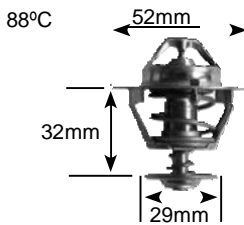

Part no.	make	model	Derivative	Year	engine
1391 Jiggle pin	Lexus		is200	98 on	1g-Fe
	Lexus		is250	05 on	4gr-Fse
	toyota	hi-ace	2.4 D	94-00	2L
	toyota	hilux	2.2 D	80-86	2L
	toyota	hilux	2.4 D	85-88	2L
	toyota	hilux	2.4 D	95-09	2L
	toyota	hilux	2.8 D	95-98	3L
	toyota	hilux	3.0 D	98-05	5L
	toyota	stallion	2.4 D	95-00	2L
	toyota	Venture	2.4 D	95-00	2L