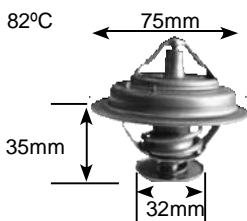

Part no.	make	model	Derivative	Year	engine
isU7582 Jiggle pin	isuzu Commercial	tLD	43, 53	80 on	4Ba1