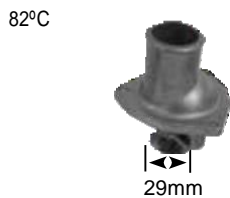

Part no.	make	model	Derivative	Year	engine
2078	alfa romeo	alfa 155	2.0 TS	92-98	AR67203

Part no.	make	model	Derivative	Year	engine
2082 Jiggle pin	audi	A6 Series	4.2 (C6) 8 Cylinder	00-04	ars
	eurocargo		100 e18	02-05	8006025V400
	Jaguar		4.0 V8	99 on	aJV8
	Jaguar		4.2	07 on	AJ-V8-4.2
	mahindra	scorpio	2.5 TD	06 on	XD3P
	mahindra	scorpio	2.6 TD	05 on	SZ2600
	Volkswagen	golf iii	2.8 VR6	93-99	aBV
	Volkswagen	Jetta iii	2.8 VR6	93-99	aaa