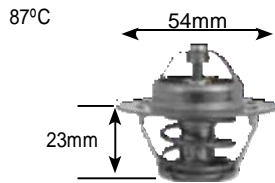

Parts Listing - Thermostats

Part no.	make	model	Derivative	Year	engine
2024 (Continued)	Volkswagen	Jetta iV	1.6i	99-05	aKL
	Volkswagen	Jetta iV	1.8 T	03-05	agn/agU
	Volkswagen	Jetta iV	2.0i	99-05	aPK
	Volkswagen	Jetta V	1.6 FSi 16V	06 on	BgU /Bse /BsF
	Volkswagen	Jetta V	2.0 16V	06 on	BBX
	Volkswagen	Passat	1.8 T	99-05	aeB
	Volkswagen	Passat	2.0 TDi (3C2)	05 on	BKD
	Volkswagen	Passat	2.0 TDi (3C2)	05 on	BmP
	Volkswagen	Polo	1.8 T (9N)	02-08	BJX
	Volkswagen	sharan	1.8 T	00-06	aJh
	Volkswagen	tiguan	2.0 TDi	08 on	CBa / CBaB
	Volkswagen	touran	1.6	08 on	Bsa BsF