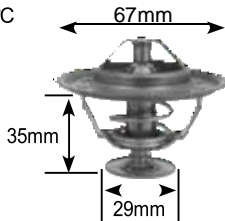

Part no.	make	model	Derivative	Year	engine
6764	opel	Corsa	1.4	02 on	14sDe
	opel	Corsa	1.6 MPFli (D)	06 on	Z16LEL
	opel	Corsa	1.8i	02 on	
	opel	meriva	1.8	04-10	Z18XE

80°C