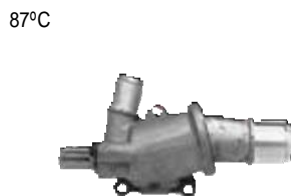

Part no.	make	model	Derivative	Year	engine
2078	alfa romeo	alfa 155	2.0 TS	92-98	AR67203