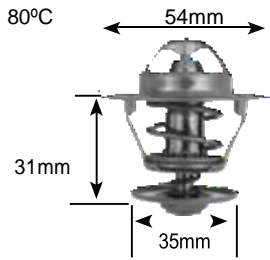

Parts Listing - Thermostats

Part no.	make	model	Derivative	Year	engine
6020 (Continued)	Volkswagen	Fox	1.8	90-95	JJ
	Volkswagen	golf	1.8	83-96	
	Volkswagen	golf ii	1.3	84-87	
	Volkswagen	golf ii	1.6	84-92	
	Volkswagen	golf ii	1.8	84-92	
	Volkswagen	golf ii	1.8 16V	86-90	PL
	Volkswagen	golf iii	1.6	92-96	
	Volkswagen	golf iii	1.6i	96-99	
	Volkswagen	golf iii	2.0 GTi	92-99	aBF
	Volkswagen	Jetta iii	1.6	92-96	hm
	Volkswagen	Jetta iii	1.6i	96-99	hm
	Volkswagen	Jetta iii	1.8	92-96	aCh
	Volkswagen	Jetta iii	1.8i	96-99	aCh
	Volkswagen	Jetta iii	2.0	92-99	2e
	Volkswagen	microbus	1.8	88-03	aaX
	Volkswagen	Passat	1300, 1500	74-81	
	Volkswagen	Passat	1600	76-85	
	Volkswagen	Passat	1800	84-87	
	Volkswagen	Passat	1900 5 Cylinder	81-85	
	Volkswagen	Passat	2.2 5 Cylinder	84-87	KX
Volkswagen	Polo	1.6 (9N)	02-08	Bah