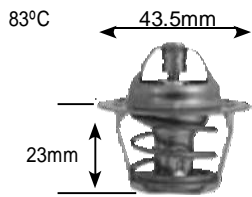

Parts Listing - Thermostats

Part no.	make	model	Derivative	Year	engine
2614	Daihatsu	Charade	1000	03-08	eJ-Ve
	Daihatsu	Charade	1000	83-85	gB22
	Daihatsu	Charade	1000 t	84-86	CB60
	Daihatsu	Charade	1.0	07 on	1Kr-Fe
	Daihatsu	Cuore	850cc	82-88	eD10K
	Daihatsu	Cuore	850cc	97-99	eD10K
	opel	record	380i V6	91-94