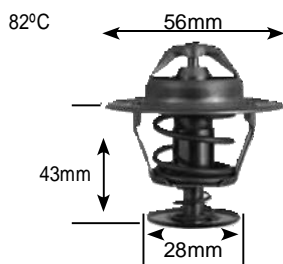

Parts Listing - Thermostats

Part no.	make	model	Derivative	Year	engine	
2500 Jiggle pin	Ford	Courier/ranger	2.5 D	97-11	WL	
	Ford	Courier/ranger	2.5	07-10	Bt50	
	Ford	Courier/ranger	3.0 TDCi	07-10	DUratOQ	
	Ford	everest	3.0 TDCi	09 on	DUratOQ	
	Ford	telstar	2.0 4 Cylinder	93-97	Fs	
	Ford	telstar	2.0 6 Cylinder	93-97	KF	
	Ford	telstar	2.5 6 Cylinder	93-97	KL	
	Land rover	Freelander	2.5	98-01	KV6 25K4FLE	
	mazda	2 series	1.3	07 on	ZJ-VE	
	mazda	2 series	1.5	07 on	ZY-VE	
	mazda	3 series	1.6	04 on	Z6	
	mazda	3 series	2.3 MPS Disi T	04 on	L3De/Ve	
	mazda	6 Series	2.0	03-05	LF-De	
	mazda	6 Series	2.3	03-05	L3-Ve	
	mazda	6 Series	2.3 MPS Disi T	06-08	Disi	
	mazda	626	2.0i 16V DOHC	93-96	Fs	
	mazda	626	2.0i 24V	93-96	KF	
	mazda	626	2.5 V6	93-96	KL	
	mazda	626	MX6 2.5 V6	93-98	KL	
	mazda	astina	160i	00-04	ZMD	
	mazda	astina	180	95-00	BPi	
	mazda	astina	180	00-04	FPDe	
	mazda	B series	B2500	97-12	WL	
	mazda	B series	Bt50 2500 tDi	07 on	MZR-CD25	
	mazda	B series	Bt50 3000 CrDi	07 on	MZR-CD30	
	mazda	etude	160, 180	95-99	BPi	
	mazda	etude	160i	00-04	ZMD	
	suzuki	grand Vitara	2.5 6 Cylinder	99-06	h25a	
	suzuki	grand Vitara	2.7 6 Cylinder	01-06	h27a	