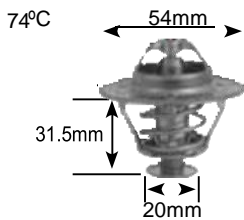

Part no.	make	model	Derivative	Year	engine
6594	Daewoo	Lanos ii	1.4i	00-04	a14 sms
	mazda	soho	1.4i	98-00	Pte

Part no.	make	model	Derivative	Year	engine
6671 Jiggle pin	Volvo		122	67-71	B18B
	Volvo		144	73-76	B20e
	Volvo		164	73-76	B30e