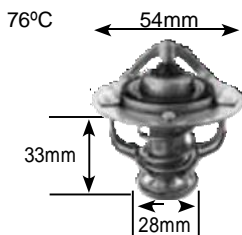

Part no.	make	model	Derivative	Year	engine
2266 Jiggle pin & rubber valve	honda	accord	2.4	07 on	K24B8
	nissan	200sX	200sX	91-94	sr20Dt
	nissan	hardbody	2.0 12V	02 on	Ka20e
	nissan	hardbody	2.4 16V	02 on	Ka24De
	nissan	hardbody	2.4	99-02	Ka24e
	nissan	hardbody	2.4	88-95	Z24
	nissan	sabre	200 gXi	97-00	sr20De