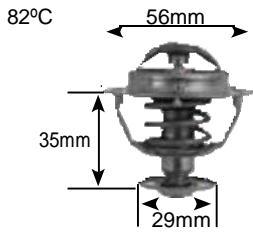

Parts Listing - Thermostats

Part no.	make	model	Derivative	Year	engine
2261 Jiggle pin (Continued)	toyota	Previa	2.4i	95-99	2TZ-FE
	toyota	Prius	1.5	05-09	1NZ-FXE
	toyota	Quantum	2.7i	05 on	2tr-Fe
	toyota	rav4	2.0 D-4D	01 on	1CD-FtV
	toyota	stallion	2.0	00-06	1RZ-E
	toyota	Yaris	1.3 T3	07 on	2NZ-FE
	toyota	Yaris	1.5	06-07	1NZ-FE