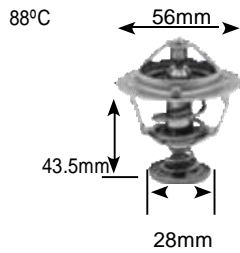

Part no.	make	model	Derivative	Year	engine
2813 Jiggle pin & rubber valve	mitsubishi	Lancer	1.6 16V	03 on	4g18
	toyota	avensis	2.4	07 on	2AZ-FSE