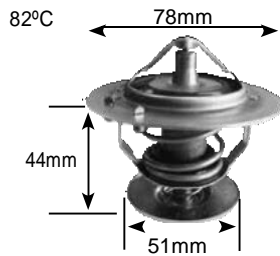

Parts Listing - Thermostats

Part no.	make	model	Derivative	Year	engine
toY7388 Jiggle pin	toyota Commercial	Dyna	2.5	86-88	11B
	toyota Commercial	Dyna		01-03	14B
	toyota Commercial	Dyna		03 on	WO4D
	toyota Commercial	Dyna		00-03	15B-F multi Valve