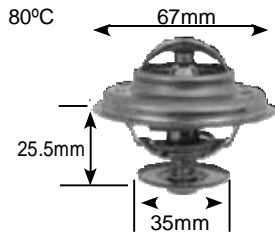

Parts Listing - Thermostats

Part no.	make	model	Derivative	Year	engine
	BMW	5 series	525i (e34)	90-96	m50
	BMW	5 series	528 (E12), (E28)	75-79	m30
	BMW	5 series	528i (e39)	96-00	m52
	BMW	5 series	535i (e28)	85-89	m30
	BMW	5 series	535i (e28) 6 Cylinder	81-85	m90
	BMW	7 series	728 (e23)	78-80	M86
	BMW	7 series	728i (23)	80-87	m30
	BMW	7 series	730 (e23)	78-80	m30
	BMW	7 series	730i (e32)	87-92	m30
	BMW	7 series	733i (e23)	78-87	m30
	BMW	7 series	735i (e32) 6 Cylinder	87-92	m30
	man Commercial	aDe			all aDe
	man Commercial	14 series	14.130 (725)	84 on	aDe352n
	mercedes-Benz	200	(W124)	86-90	102.922
	mercedes-Benz	200 D	(W123)	76-86	615.940
	mercedes-Benz	230	(W123)	77-86	115.954
	mercedes-Benz	230 e	(W123)	84-86	102.980
	mercedes-Benz	230 e	(W124)	86-93	102.982
	mercedes-Benz	250 D	(W124)	85-93	602.912
	mercedes-Benz	250 tD	(W124)	85-93	602.912
	mercedes-Benz	300 D	(W124) 6 Cylinder	86-89	603.960
	mercedes-Benz	300 e	(W124)	87-93	104.980
	mercedes-Benz	300 te	(W124) 6 Cylinder	87-93	104.980
	mercedes-Benz Commercial				OM401 V6
	mercedes-Benz Commercial				om403
	mercedes-Benz Commercial				om407
	mercedes-Benz Commercial				om409
	mercedes-Benz Commercial				om422
	mercedes-Benz Commercial				om443n
	mercedes-Benz Commercial				OM615
	mercedes-Benz Commercial				OM616
	nissan Commercial	CK series	CK10	83-91	aDe352n
	nissan Commercial	CK series	CK25	83-94	aDe407n
	nissan Commercial	CK series	CK30	83-96	aDe407n

6799
(Continued)