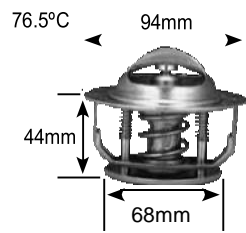

Part no.	make	model	Derivative	Year	engine
ISU9476	isuzu Commercial	F series	FVr2200 t (FVr23)	97 on	6SD1-TC
	isuzu Commercial	F series	FVr900 t (FVr32)	97 on	6SD1-TC
	isuzu Commercial	F series	FVZ1400 T (FVZ23)	97 on	6SD1-TC