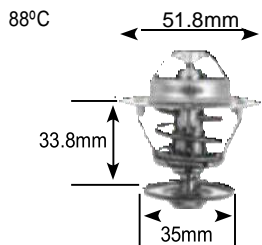

Part no.	make	model	Derivative	Year	engine
1981 Jiggle pin	Ford	Bantam	1.8D	02-10	YD18tC
	Ford	escort	1.6	95-00	ZETEC
	Ford	escort	1.8	95-00	ZETEC
	Ford	escort	1.8 TD	97-98	
	Ford	Fiesta	1.4i	98-03	Pte
	Ford	Focus i	1.8 TDCi	03-05	DUraorQ
	Ford	Focus i	2.0i	01-05	ZETEC
	Ford	mondeo	1.8	98-01	ZETEC
	Ford	mondeo	1.8 TDi	97-98	D18ti
	Ford	mondeo	2.0 16V	98-01	ZETEC