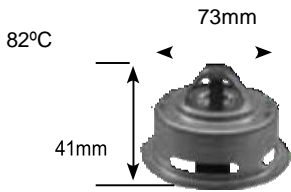

Parts Listing - Thermostats

Part no.	make	model	Derivative	Year	engine
7382	toyota	Landcruiser D	4.2	81-85	2F
	toyota	Landcruiser	4.0	85-94	3F
	toyota	Landcruiser	4.2	81-85	2F
	toyota	Landcruiser D	4.2	81-85	2F
	toyota	Landcruiser	4.0	85-94	3F
	toyota	Landcruiser	4.2	81-85	2F