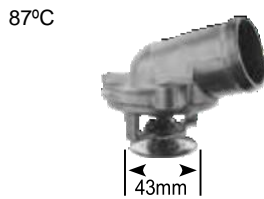

Parts Listing - Thermostats

Part no.	make	model	Derivative	Year	engine
2201 Jiggle pin	Chrysler	Jeep Wrangler	3.8 V6	07 on	
	Ford	Fiesta	1.3	97-98	enDUra
	mazda	soho	1.3	97-98	enDUra

Part no.	make	model	Derivative	Year	engine
2205	mercedes-Benz		C180 (W202)	94-00	M111.920
	mercedes-Benz		C200 (W202)	96-00	M111.941
	mercedes-Benz		C230 (W202)	96-98	M111.974
	mercedes-Benz		C230K (W202)	96-00	M111.975