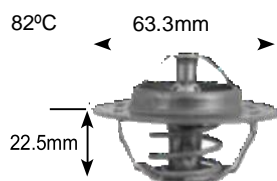

Part no.	make	model	Derivative	Year	engine
CUM850	Cummins Commercial				

82°C