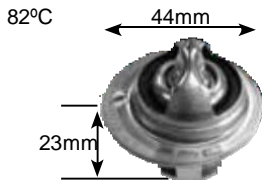

Part no.	make	model	Derivative	Year	engine
2306-OS Jiggle pin offset	Chana	Benni	1.3	08 on	JL474Q
	Chana	star	1.0	06 on	JL465Q5
	Chana	star	1.3	06 on	JL474Q
	Chery		QQ3 0.8	07 on	
	Chery		QQ3 1.1	07 on	sQr472
	Chevrolet	Lumina	3.8 V6	01-04	
	Chevrolet	Lumina	ss V8	01-06	gen8
	Chevrolet	spark	0.8	03 on	F8CV
	Chevrolet	spark	1.0	05 on	B10
	Daewoo	matiz	0.8	99-04	F8CV
	Daewoo	matiz	1.0	99-04	m-teC
	hyundai	atos	1.1	05 on	g4hCY
	suzuki	alto	996 CC	09 on	g10BB