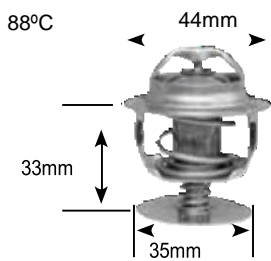

Part no.	make	model	Derivative	Year	engine
8685	Citroen	C5	2.7 HDi	04 on	Dt17BteD4/F
	Citroen	C5	2.7 HDi	04 on	Dt17BteD4/F
	Land rover	Discovery	2.7 C6	05-09	TDV6
	Land rover	Discovery	2.7 C6	05-09	TDV6
	Peugeot	407	2.7 V6 HDi	06-08	Dt17-teD4
	Peugeot	407	2.7 V6 HDi	06-08	Dt17-teD4