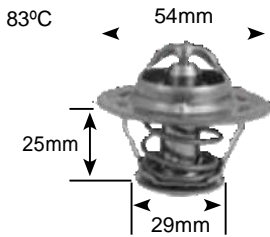

Part no.	make	model	Derivative	Year	engine
6255	alfa romeo	alfetta/gulietta	1.3 ,1.6 Junior sedan & gt	66-73	
	alfa romeo	alfetta/gulietta	Alfetta 1.6, 1.8, 2.0, Gulietta 1.8, 2.0	75-85	
	alfa romeo	alfasud	Alfasud 1.3, 1.5 & alfa 33	77-85	
	Fiat	Ducato	2.8 JTD (244)	05-08	8140,435