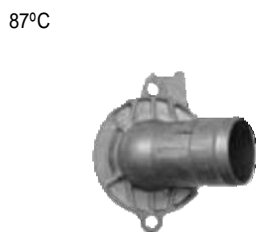

Part no.	make	model	Derivative	Year	engine
2361	Chrysler	Jeep Wrangler	2.8 CRD	07 on	
	Dodge	nitro	3.7	07 on	eKg
	mercedes-Benz		C240 (W202) 6 Cylinder	98-00	M112.910
	mercedes-Benz		C240 (W203)	00-05	M112.912
	mercedes-Benz		C280 (W202)	94-00	M112.920
	mercedes-Benz		C320 (W203)	00-05	M112.961
	mercedes-Benz		E240 (W210)	98-02	M112.911
	mercedes-Benz		E240 (W211)	02-05	M112.913
	mercedes-Benz		E280 (W210)	97-01	M112.921
	mercedes-Benz		E320 (W210)	97-02	M112.941
	mercedes-Benz		E320 (W211)	02-05	M112.954
	mercedes-Benz		E430 (W210) 8 Cylinder	98-02	M113.940
	mercedes-Benz		ML320 (W163) 6 Cylinder	98-03	OM112.942
	mercedes-Benz		ML350 (W163)	03-05	m112