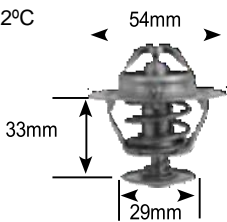

Part no.	make	model	Derivative	Year	engine
2253 Jiggle pin	hyundai	accent	1.3	94-00	g4eh
	hyundai	accent	1.5	94-97	g4eK
	hyundai	elantra	1.6 (Early type)	93-94	4G61

82°C