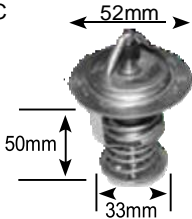

82°C

Part no.	make	model	Derivative	Year	engine
7026 Jiggle pin	hyundai	i20	1.6	08 on	g4FC

82°C

Part no.	make	model	Derivative	Year	engine
7027	Citroen	C1	1.0i	06 on	1Kr-Fe
	Peugeot	107	1.0	06 on	1Kr-Fe
	toyota	aygo	1.0	09 on	1Kr-Fe