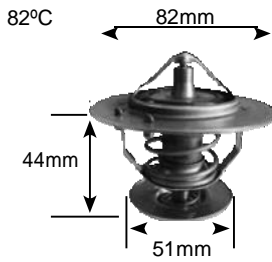

Part no.	make	model	Derivative	Year	engine
mit8282 Jiggle pin	mitsubishi Commercial		FK115J/K	80-82	6D14
	mitsubishi Commercial		Fm215F/L	79-82	6D14
	mitsubishi Commercial		FP18-340	08 on	6D24
	mitsubishi Commercial		FV26-310	08 on	6D24
	mitsubishi Commercial		FV26-340	08 on	6D24
	nissan Commercial	Cabstar	3.5 T	91-96	FD35t
	nissan Commercial	Cabstar	3.5	96 on	FD46
	nissan Commercial	Cabstar	4.0	96 on	FD46