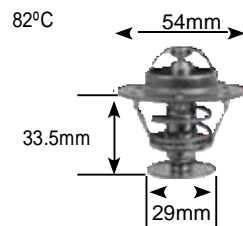

Part no.	make	model	Derivative	Year	engine
5448 Jiggle pin	Kia	sorento	2.5 CRDi	03-10	D4CB
	nissan Commercial	CK series	CK20	74-82	PE6
	nissan Commercial	CK series	CK40	74-83	PE6T
	nissan Commercial	CK series	CK41	74-83	PE6T
	nissan Commercial	CW Series	CW41	74-83	PE6T
	renault	espace iV	2.2 DCi	05 on	g9t