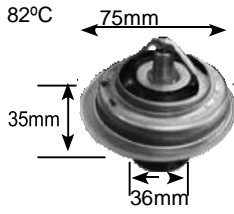

Parts Listing - Thermostats

Part no.	make	model	Derivative	Year	engine
mit7582 offset (Continued)	mitsubishi Commercial		FM16-253	08 on	6D16-2A
	mitsubishi Commercial	4 ton		83 on	4D31