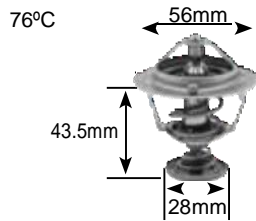

Part no.	make	model	Derivative	Year	engine
2256 Jiggle pin	mitsubishi	Colt	2.8 DT	99-08	4m40
	mitsubishi	triton	3.2 Di	07 on	4m41