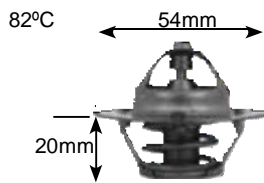

Part no.	make	model	Derivative	Year	engine	
5482-os Jiggle pin offset	isuzu		KB160	89-95	4ZA1	
	isuzu		KB200	94-98	4ZC1	
	isuzu		KB260	92-98	4ZE1	
	isuzu	WFR	1.8	83-89	4ZB1	
	isuzu	WFR	2.0	89-95	4ZC1	
	nissan	hardbody	1600	95-99	NA16	
	nissan	hardbody	2.0	95-99	na20	
	nissan	hardbody	2.0	99-02	na20s	
	subaru	impreza	2.0 T	95-00	eL20t	
	subaru	impreza	2.0 R	05 on	EL20.	
	subaru	impreza	WRX 2.0T	00-05	eJ20t	
	subaru	impreza	WRX 2.5T	05 on	eJ25t	
	subaru	Legacy	2.5 16V	04-05	EJ25.	
	subaru	Legacy	3.0 R 24V	04 on	EZ30	
	subaru	outback	2.5 16V	04 on	eJ25	
	subaru	outback	3.0 R	00-04	H6	
	subaru	outback	3.0 24V 6 Cylinder	04 on	EZ30