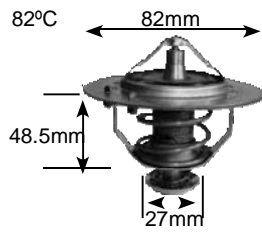

Parts Listing - Thermostats

Part no.	make	model	Derivative	Year	engine
isU8282 Jigglepin x2	isuzu Commercial	JCr series	JCR360, 500	79-84	6BD1
	isuzu Commercial	tX series	TX45, 55	80-82	6BD1