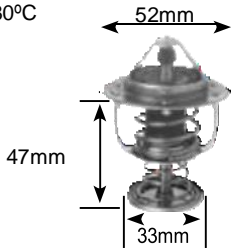

Part no.	make	model	Derivative	Year	engine
2931	Ford	Bantam	1.4 TDCi	09 on	hhJa
	Ford	Fiesta	1.6 TDCi	05 on	hhJa
	Ford	Focus ii	1.6 TDCi	04-09	DQ16g8ca
	Peugeot	307	1.6 HDi	05-05	DV6TED
	Peugeot	207	1.6 HDi	07 on	DV6TED4

80°C