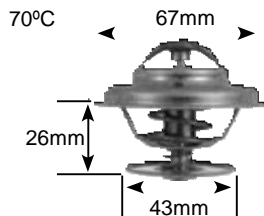

Part no.	make	model	Derivative	Year	engine
6553	mercedes-Benz	200	(W123)	77-81	115.938