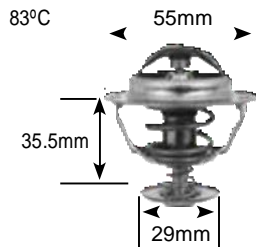

Part no.	make	model	Derivative	Year	engine
1722 rubber valve	Citroen	Berlingo	1.9 D	98-03	DW8/B
	Citroen	Xsara	2.0 HDi	02-05	DW10ATED
	Citroen	Xsara Picasso	2.0 HDi	02-05	DW10ATED
	Peugeot	206	2.0 HDi	04-05	DW10TD
	Peugeot	307	2.0 HDi	01-05	DW10TD
	Peugeot	406	2.0 HDi	02-04	DW10ATED
	Peugeot	406	2.2 HDi	01-04	DW12TED4
	Peugeot	Boxer	1.9	98-02	XUD9aV
	Peugeot	Boxer	2.0 HDi tepee/expert	09 on	DW10TD
	Peugeot	Boxer	2.2	06 on	DW12TED4
	Peugeot	Partner	1.9 DTi	03 on	DW8
	Peugeot	Partner	2.0 HDi	04 on	DW10TD