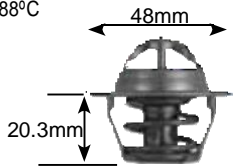

Part no.	make	model	Derivative	Year	engine
2994	renault	Clio ii	1.5 DCi	03-06	K9K700
	renault	Clio iii	1.5 CDi	06 on	K9K
	renault	Kangoo	1.5 DCi	07 on	K9K8.06
	renault	megane ii	1.5 DCi	03-06	K9K

88°C