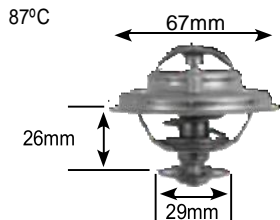

Part no.	make	model	Derivative	Year	engine
2082 Jiggle pin	audi	A6 Series	4.2 (C6) 8 Cylinder	00-04	ars
	eurocargo		100 e18	02-05	8006025V400
	Jaguar		4.0 V8	99 on	aJV8
	Jaguar		4.2	07 on	AJ-V8-4.2
	mahindra	scorpio	2.5 TD	06 on	XD3P
	mahindra	scorpio	2.6 TD	05 on	SZ2600
	Volkswagen	golf iii	2.8 VR6	93-99	aBV
	Volkswagen	Jetta iii	2.8 VR6	93-99	aaa