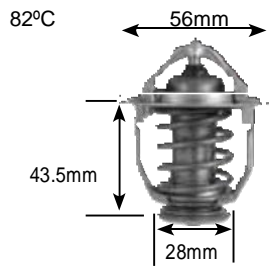

Parts Listing - Thermostats

Part no.	make	model	Derivative	Year	engine
2450 Jiggle pin & rubber valve (Continued)	mitsubishi	Pajero	2.8 TD	95-00	4m40t
	mitsubishi	Pajero	3.2 TD Di-D	00 on	4m41
	mitsubishi	space gear	2.0	96-99	4G63
	mitsubishi	space gear	2.4	96-99	4G64
	mitsubishi	space gear	2.5 TD	95-99	4D56T
	mitsubishi	triton	2.4 MPi DK	07 on	4G64
	mitsubishi	triton	2.4	07 on	4G64
	mitsubishi	triton	2.5 Di	07 on	4D56T
	mitsubishi	triton	3.2 Di-D	07 on	4m41
	mitsubishi	triton	3.5 DK	07 on	6G74
	nissan	hardbody	3000	02 on	ZD30DDT
	toyota	auris	1.4	07 on	4ZZ-FE
	toyota	auris	1.6	07 on	1ZR-FE
	toyota	auris	1.8	07 on	2ZR-FE
	toyota	auris	2.0 D-4D	07 on	1aD-FtV
	toyota	avensis	2.0	06 on	1AZ-FSE
	toyota	avensis	2.2 D-4D	07 on	2aD-FtV
	toyota	Camry	2.0 Import Motor	89-93	3sge
	toyota	Camry	2.4	03-07	2AZ-FE
	toyota	Camry	3.0 V6	97-03	1MZ-FE
	toyota	Camry	3.0	92-97	3VZ-FE
	toyota	Celica	1.8 16V VVTi	99-05	2ZZ-GE
	toyota	Celica	2.0 16V	89-93	3sge
	toyota	Corolla	140i	02 on	4ZZ-FE
	toyota	Corolla	1.6	02 on	3ZZ-FE
	toyota	Corolla	160i DOHC 16V (92kW)	07 on	1ZR-FE
	toyota	Corolla	180i DOHC 16V (98kW)	07 on	2ZR-FE
	toyota	Corolla	180i	02 on	1ZZ-FE
	toyota	Corolla	2.0 D	09 on	1aD-FtV
	toyota	hilux	2.0	98-04	1RZ
	toyota	hilux	2.0 VVTi	05 on	1tr-Fe
	toyota	Landcruiser Prado	3.4	97-02	5VZ-FE
	toyota	mr2	1.8	02 on	1ZZ-FE
	toyota	mr2	2.0 16V	19-00	3sge
	toyota	rav4	1.8 (XA2)	02-06	1ZZ-FE
	toyota	rav4	2.0 GX (VX)	06 on	1AZ-FE
	toyota	rav4	2.2 D-4D	97 on	2aD-FtV
	toyota	runX	140i	04-07	4ZZ-FE
	toyota	runX	160i	03-07	3ZZ-FE
	toyota	runX	180i	03-07	2ZZ-GE
toyota	runX	180i	04-07	1ZZ-FE	
toyota	Verso	160	05 on	3ZZ-FE