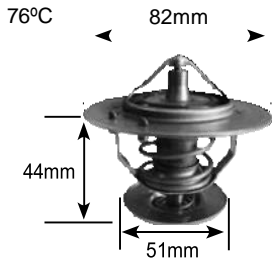

Part no.	make	model	Derivative	Year	engine
MIT8276 Jiggle pin	nissan Commercial	UD series	UD55	98 on	FE6A
	nissan Commercial	UD series	UD60	98 on	FE6B
	nissan Commercial	UD series	UD70	98 on	FB6B
	nissan Commercial	UD series	UD80	98 on	FB6B
	nissan Commercial	UD series	UD85	98 on	FE6B