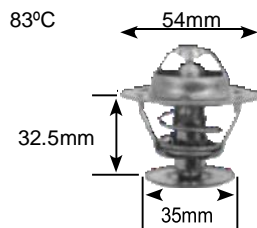

Part no.	make	model	Derivative	Year	engine
5326 Jiggle pin	audi		80 series	75-81	
	audi		100 series	70-77	4Cylinder
	Ford tractor		tractors with by-pass		
	massey Ferguson tractor		Perkins		6,354
	massey Ferguson tractor				AT6.354
	massey Ferguson tractor				A6.354
	renault	megane scenic	2.0	97-99	n7Q710/1