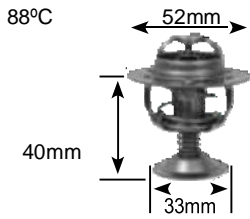

Parts Listing - Thermostats

Part no.	make	model	Derivative	Year	engine
2356 Jiggle pin & rubber valve	Land rover	Defender	2.5 D	96-07	TD300/D16L
	Land rover	Discovery	2.5	90-94	TD300/D16L