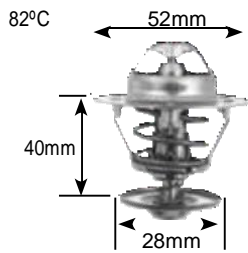

Parts Listing - Thermostats

Part no.	make	model	Derivative	Year	engine	
2500 Jiggle pin	Ford	Courier/ranger	2.5 D	97-11	WL	
	Ford	Courier/ranger	2.5	07-10	Bt50	
	Ford	Courier/ranger	3.0 TDCi	07-10	DUratOQ	
	Ford	everest	3.0 TDCi	09 on	DUratOQ	
	Ford	telstar	2.0 4 Cylinder	93-97	Fs	
	Ford	telstar	2.0 6 Cylinder	93-97	KF	
	Ford	telstar	2.5 6 Cylinder	93-97	KL	
	Land rover	Freelander	2.5	98-01	KV6 25K4FLE	
	mazda	2 series	1.3	07 on	ZJ-VE	
	mazda	2 series	1.5	07 on	ZY-VE	
	mazda	3 series	1.6	04 on	Z6	
	mazda	3 series	2.3 MPS Disi T	04 on	L3De/Ve	
	mazda	6 Series	2.0	03-05	LF-De	
	mazda	6 Series	2.3	03-05	L3-Ve	
	mazda	6 Series	2.3 MPS Disi T	06-08	Disi	
	mazda	626	2.0i 16V DOHC	93-96	Fs	
	mazda	626	2.0i 24V	93-96	KF	
	mazda	626	2.5 V6	93-96	KL	
	mazda	626	MX6 2.5 V6	93-98	KL	
	mazda	astina	160i	00-04	ZMD	
	mazda	astina	180	95-00	BPi	
	mazda	astina	180	00-04	FPDe	
	mazda	B series	B2500	97-12	WL	
	mazda	B series	Bt50 2500 tDi	07 on	MZR-CD25	
	mazda	B series	Bt50 3000 CrDi	07 on	MZR-CD30	
	mazda	etude	160, 180	95-99	BPi	
	mazda	etude	160i	00-04	ZMD	
	suzuki	grand Vitara	2.5 6 Cylinder	99-06	h25a	
	suzuki	grand Vitara	2.7 6 Cylinder	01-06	h27a