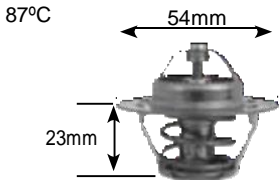

Parts Listing - Thermostats

Part no.	make	model	Derivative	Year	engine
1981 Jiggle pin (Continued)	Ford	mondeo	2.0 16V	00-05	DURateC
	Peugeot	Boxer	2.2 HDi (74kW)	06 on	4hU-hV
	Peugeot	Boxer	2.2 HDi (88kW)	06 on	

Part no.	make	model	Derivative	Year	engine
2024	audi	a3 series	1.6	08 on	CCsa
	audi	a3 series	1.8 (8L1)	99-03	agn/aUm
	audi	a3 series	1.8 T (8L1)	99-03	agU
	audi	a3 series	2.0 TDi (8)	03 on	AZV
	audi	a3 series	2.0 TDi (8)		BKD
	audi	a4 series	1.8	99-01	aPt
	audi	a4 series	1.8, 1.8T (B5)	95-01	aDr/agU
	audi	a4 series	2.0 TDi (B7)	05-08	BLB
	audi	a4 series	2.0 TDi (B7)	05-08	Bna
	audi	a4 series	2.0 TDi (B7)	07-08	BrD
	audi	a4 series	2.0 TDi (B7)	07-08	BVa
	audi	tt series	1.8 T	00-06	aPX
	Chrysler	Jeep grand Cherokee	4.0 6 Cylinder	96-02	
	Chrysler	Jeep grand Cherokee	5.2 8 Cylinder	96-97	
	Chrysler	Jeep Wrangler	2.5 TD 4 Cylinder	98-99	enC
	Chrysler	Jeep Wrangler	4.0 6 Cylinder	96-07	
	nissan	sentra	1.8 16V	89-92	CA18DE.
	nissan	sentra	160	92-97	GA16DS
	nissan	sentra	200	97-02	sr20De
	seat	altea	1.6	06-08	BgU
	seat	ibiza	1.8 T (6L1)	06-09	BBU/BLZ
	seat	ibiza	1.8 T FR (6L1)	06-09	BJX / BKV
	seat	ibiza	2.0 (6L1)	06 on	BBX
	Volkswagen	Beetle new	1.8 T	03 on	AWV AWP BKF
	Volkswagen	Beetle new	2.0i	00 on	aQY/aeg
	Volkswagen	Beetle new	2.0i	98-10	AZJ
	Volkswagen	Caddy	1.6 Life (75kW)	07 on	BgU
	Volkswagen	Caravelle	2.0 TDi (85kW)	05 on	aXa
	Volkswagen	golf ii	2.0	90-92	aaL
	Volkswagen	golf iV	1.6i	99-04	aKL
	Volkswagen	golf iV	1.8 GTi	99-04	agU
	Volkswagen	golf iV	2.0	99-04	aPK
	Volkswagen	golf V	1.6	04-07	BgU/Bse/BsF
	Volkswagen	golf V	1.6 16V	06 on	BgU BLF
	Volkswagen	golf V	2.0 TDi	04-07	BKD