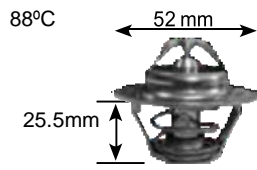

Part no.	make	model	Derivative	Year	engine
5288B Jiggle pin	mg rover	mg tF	160	02 on	16K4F
	mg rover	MG ZR	1.4	03 on	14K4F
	mg rover	MG ZR	160	03 on	16K4F
	toyota	Condor	3.0 D	00-04	5L

Parts Listing - Thermostats