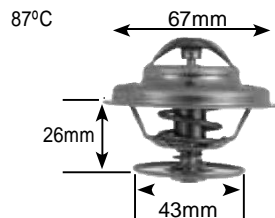

Part no.	make	model	Derivative	Year	engine
6554	aDe Commercial				
	Fiat tractor				iveco 8035
	Ford tractor		iveco		
	mercedes-Benz	190 D	(W201) 2.5	93-94	OM602-911
	mercedes-Benz	190 e	(W201) 2.0	93-94	M102-962
	mercedes-Benz	190 e	(W201) 2.3	93-94	m102-985
	mercedes-Benz	280 se	(W126)	81-87	104.942
	mercedes-Benz	300 seL	(W126)	86-93	103.980
	mercedes-Benz	e280	(W124) 6 Cylinder	93-96	104.942
	mercedes-Benz	e280	(W210)	96-97	M104.945
	mercedes-Benz	e320	(W210)	96-97	M104.995
	new holland tractor				Iveco 8065.06
	new holland tractor				Iveco 8065.25
	ssang Yong	Korando	K320	97-04	m104
	ssang Yong	musso	e230 4 Cylinder	97-04	102.983
	ssang Yong	musso	e320 6 Cylinder	97-04	M104.981E22
	tata	telcoline	1.9 TDi	05-08	483Dti
	tata	telcoline	207 DL 4 Cylinder	07 on