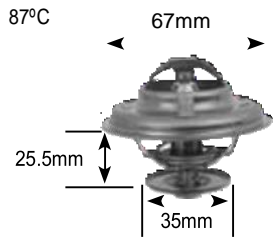

Parts Listing - Thermostats

Part no.	make	model	Derivative	Year	engine
1928 Jiggle pin (Continued)	audi	A6 Series	3.0 V6 (4F)	06-07	BBJ
	audi	A6 Series	Allroad 2.5 TDi (C6)	03-06	aKe
	audi	A6 Series	Allroad 2.7 TDi (C6)	00-05	are
	audi	tt series	3.2 V6 (8N)	04-06	Bhe
	Volkswagen	Crafter	2.5 TDi	08 on	BJJ BJK BJL BJm
	Volkswagen	Passat	2.8 V6 (3B)	99-05	aCK