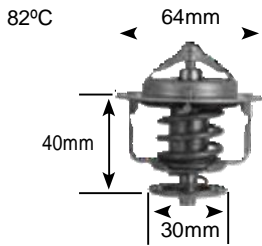

Part no.	make	model	Derivative	Year	engine
2447 Jiggle pin	honda	accord	3.0	98-00	J30a1
	honda	accord	3.0 V6	06 on	F1
	Lexus		gs300	05 on	3gr-Fe-se
	Lexus		gs430	07 on	3UZ-FE
	Lexus		Ls400	95-00	1UZ-FE
	Lexus		Ls430	01-05	3UZ-FE
	Lexus		LS460	07 on	1Ur-Fse
	Lexus		rX350	06-08	2gr-Fse
	mitsubishi	Pajero	3.0 Shogun	96-98	6G72
	toyota	Landcruiser 70	4.2	07 on	1HZ
	toyota	Landcruiser D	4.2	92-98	1HZ
	toyota	Landcruiser D	4.2	98 on	1hD-Fte
	toyota	Landcruiser Petrol	4.5	97-07	1FZ-FE
	toyota	Landcruiser Petrol	4.7	00 on	2UZ-FE