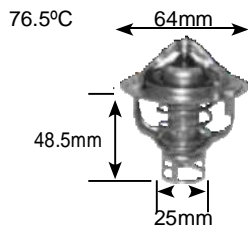

Parts Listing - Thermostats

Part no.	make	model	Derivative	Year	engine
6477 Jiggle pin (Continued)	nissan	skyline	2.0	87-92	Ca20
	nissan	skyline	2.0	87-92	rB20e
	nissan	skyline	3.0	90-92	rB30e