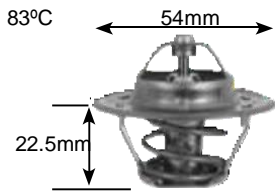

Parts Listing - Thermostats

Parts listing - thermostats

142

Part no.	make	model	Derivative	Year	engine
CUm1378	Cummins Commercial