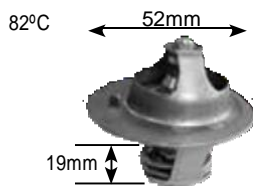

Part no.	make	model	Derivative	Year	engine
5282-os Jiggle pin offset	Ford	Bantam	1.3	94-02	B3
	Ford	Bantam	1.6	94-02	F6
	Ford	Bantam	1.6i	94-02	F6
	Ford	Courier/ranger	1.6	86-01	F6
	Ford	Courier/ranger	1.8	91-96	F8
	Ford	Courier/ranger	1.8	95-00	F8
	Ford	Courier/ranger	2.0	86-90	F6
	Ford	Courier/ranger	2.2	91-08	F2
	Ford	Courier/ranger	2.6	91-10	G6
	Ford	husky	2.0	87-97	4G63
	Ford	Laser/meteor	1.6 TX3	86-96	B6
	Ford	Laser/meteor	1.6	91-98	F6
	Ford	Laser/meteor	1.6i	86-96	B6
	Ford	Laser/meteor	2.0	91-93	Fe
	Ford	Laser/meteor	2.0i RS 16V	91-94	Fe
	Ford	spectron	2.2	94-01	F2
	honda	Ballade	1.3	82-85	en4
	honda	Ballade	150	84-89	D15Z4
	honda	Ballade	150i	89-92	D15B8
	hyundai	h1	2.4	09 on	g4Cs
	hyundai	sonata	2.4 16V 4 Cylinder	05 on	g4Cs
	Kia	Carens	1.8i	00-02	t8D
	Kia	Cerato	2.0 GLX	98-01	Fe
	Kia	Pride	1.3	98-00	B3
	Kia	rio	1.3	00-05	a3e
	Kia	rio	1.5 RS	00-05	a5e
	Kia	sephia	1.5	98-00	BFD
	Kia	shuma	1.5	00-01	BFD