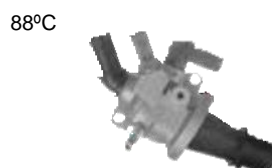

Part no.	make	model	Derivative	Year	engine
2848	Fiat	grande Punto	1.3	06 on	188A9.000
	Fiat	Panda	1.3 JTD Multijet	07 on	188A9.000
	Fiat	Punto	1.3 JTD (188)	04-06	188A9.000
	opel	Corsa	1.3 CDTi	07 on	Z13DTH