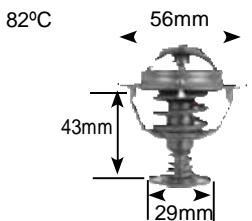

Part no.	make	model	Derivative	Year	engine
2757 Jiggle pin	toyota	rav4	2.0 (XA2)	00-06	1AZ-FE