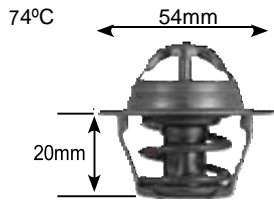

Parts Listing - Thermostats

Part no.	make	model	Derivative	Year	engine
5474	Chevrolet		Chevaire 1.6	82-86	
	Chevrolet		Firenza 1.3	73-78	
	Chevrolet	record	2.3	78-81	
	Chrysler		regal rebel Caharger	67-80	
	Ford	Bantam	1.3	83-86	Kent
	Ford	Cortina	2.5 V6	72-77	esseX
	Ford	Cortina	3.0	73-83	esseX
	Ford	Courier/ranger	3.0	86-90	esseX
	Ford tractor		tractors with no by-pass		
	isuzu		KB20	78-81	G161Z
	isuzu		KBD21/ss	81-89	C190/223
	isuzu		KB26	81-83	G16Z
	isuzu		KB26	81-83	G180Z
	isuzu		DL22	77-82	4Ba1
	isuzu		DL23	76-80	C240
	Land rover	Defender	109 4 Cylinder, 6 Cylinder	65-80	
	mazda	B series	B15, 1600	67-86	
	nissan		120Y	75-80	
	nissan		1200	72-75	
	nissan		140Y	78-80	
	nissan		160	69-80	
	nissan		180U	73-80	
	nissan		200	78-80	
	nissan		240C	72-75	
	nissan		260	73-75	
	nissan		280	78-80	
	nissan		300C	75-78	
	nissan	280ZX	2.8i	79-83	L28e
	nissan	econobus	2.0	73-95	L20
	nissan	hardbody	1600	88-95	L16
	nissan	hardbody	1800	88-95	L18
	nissan	Langley	1300	86-88	e13
	nissan	Langley	1500 eXa t	84-88	e15
	nissan	Langley	1500	83-88	e15
	nissan	Laurel	2.0	80-83	L20
	nissan	Laurel	2.8	80-87	L28e
	nissan	LDV	1200	71-80	
	nissan	LDV	140	95-09	a14
	nissan	LDV	1800	80-88	L18
	nissan	LDV	2.0	71-73	h20
	nissan	LDV	2200 D	80-83	sD22
	nissan	LDV	2200	85-88	Z22