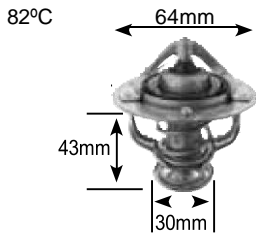

Parts Listing - Thermostats

Part no.	make	model	Derivative	Year	engine
2870 Jiggle pin	hyundai	sante Fe ii	2.7 V6	06 on	DeLta 27
	hyundai	sonata	2.5 Vivante 6 Cylinder	98-02	G6BWW
	hyundai	sonata	2.7 6 Cylinder	03-05	G6BA-G
	hyundai	tteracan	3.5 V6	03-09	G6CU
	hyundai	tiburon	2.7 V6	03-05	G6BA-G
	hyundai	trajet	2.7i V6	05 on	G6BA
	hyundai	tucson	2.7i V6	04-10	G6BA-G
	mitsubishi	Pajero	3.5 V6 GDi	97-00	6G74
	mitsubishi	Pajero	3.8 6 Cylinder	04 on	6G75-8
	nissan	X-trail	2.2 TD	02 on	YD22eti
Volvo	X90 ii	4.4 V8	07 on	B8444s