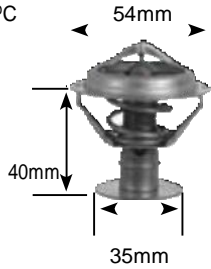

Part no.	make	model	Derivative	Year	engine
2391	Fiat	Palio/siena	1.7 D	05-09	176A3.000
	Fiat	Palio/siena ii	1.7 TD	05-08	176A3.000
	Fiat	strada	1.7 TD	05 on	176A3.000

87°C