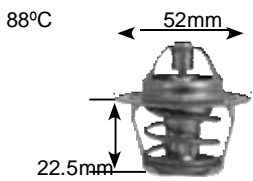

Part no.	make	model	Derivative	Year	engine
5288B Jiggle pin	mg rover	mg tF	160	02 on	16K4F
	mg rover	MG ZR	1.4	03 on	14K4F
	mg rover	MG ZR	160	03 on	16K4F
	toyota	Condor	3.0 D	00-04	5L

Parts Listing - Thermostats