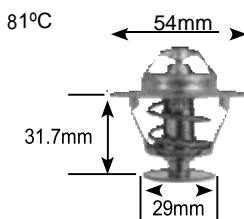

Part no.	make	model	Derivative	Year	engine
6594	Daewoo	Lanos ii	1.4i	00-04	a14 sms
	mazda	soho	1.4i	98-00	Pte

Part no.	make	model	Derivative	Year	engine
6671 Jiggle pin	Volvo		122	67-71	B18B
	Volvo		144	73-76	B20e
	Volvo		164	73-76	B30e