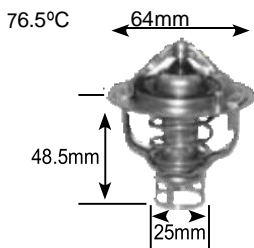

Part no.	make	model	Derivative	Year	engine
6477 Jiggle pin	isuzu	KB320	3.2	98-01	6VD1
	isuzu	KB320	3.5	01-04	6VD1
	isuzu	KB350i (P190)	3.5	04 on	6VE-1
	nissan	300ZX	3.0i	87-88	Vg30
	nissan	300ZX	3.0i	90-94	Vg30Det
	nissan	300ZX	3.0i	87-88	Vg30t
	nissan	hardbody	3.0	90-02	Vg30e
	nissan	hardbody	3300i	02 on	Vg33e
	nissan	maxima	3.0	91-96	Vg30e
	nissan	maxima	3.0 QX	96-04	VQ30De
	nissan	Patrol	4.2 D	98-02	tD42
	nissan	Patrol	4.2	94-98	tB42e
	nissan	Patrol	4.5 E	98-02	tB45e