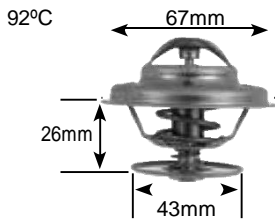

Part no.	make	model	Derivative	Year	engine
6554-92 Jiggle pin	Ford	Courier/ranger	4.0 V6	04-11	4009
	Ford	explorer	4.0 6 Cylinder	91-96