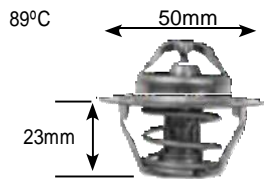

Parts Listing - Thermostats

Part no.	make	model	Derivative	Year	engine
2142 (Continued)	renault	Clio ii	2.0 16V (124kW)	01-04	F4r4
	renault	Clio ii	2.0 16V (132kW)	04-06	F4r4
	renault	Clio iii	1.6 16V	06 on	K4m4
	renault	Clio iii	2.0 16V Sport	07 on	F4r830
	renault	espace iv	2.0 16V	05 on	F4r4
	renault	Laguna i	1.6	00-01	K4m720/4
	renault	Laguna i	1.6	98-00	K4m720
	renault	Laguna ii	1.8	02-05	F4P-760
	renault	Laguna ii	2.0	02-05	F4r
	renault	Laguna ii	2.0	06-09	F4R764
	renault	Logan	1.6	08 on	K7m752
	renault	megane i	1.4	99-03	e7J
	renault	megane i	1.4 16V	99-03	K4J
	renault	megane ii	1.6	03-05	K4M760
	renault	megane ii	2.0.	03-05	F4r770/1
	renault	megane ii	2.0 T	04-06	F4r
	renault	megane scenic	1.6	97-99	K7m702
	renault	scenic	1.4	00-04	K4J740
	renault	scenic	1.6	00-04	K4m
	renault	scenic	2.0	00-04	F4R744/6/7
renault	scenic ii/ grand scenic	2.0 16V	04-08	F4r770/1	
renault	megane i	1.6	97-03	K7m 702/3	

89°C

Part no.	make	model	Derivative	Year	engine
2183	Citroen	saxo	1.4i VTR	04 on	tU3JP