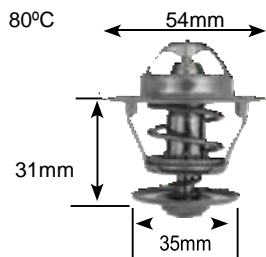

Part no.	make	model	Derivative	Year	engine
6020	opel	astra	2.2 (G)	03-04	Z22SE
	opel	Kadett	1.3 T-Car	85-90	
	opel	Kadett	160i	90-93	
	opel	Kadett	1.8 T-Car	84-88	
	opel	monza	1600	86-93	se
	opel	monza	1600	90-93	se4
	opel	monza	2.0	89-93	se h
	Volkswagen	Caddy	1.6	94-03	EW
	Volkswagen	Citi golf	1.3	83-92	hK
	Volkswagen	Citi golf	1.3 Chico	95-02	
	Volkswagen	Citi golf	1.3 Shuttle	92-95	
	Volkswagen	Citi golf	1.3 Sonic	98-99	
	Volkswagen	Citi golf	1.4 Chico	02-08	
	Volkswagen	Citi golf	1.4i 8V	02-09	
	Volkswagen	Citi golf	1.6 Chico	97-04	
	Volkswagen	Citi golf	1.6 Shuttle	95-97	
	Volkswagen	Citi golf	1.6 Sonic	98-99	
	Volkswagen	Citi golf	1.6i	00-08	
	Volkswagen	Citi golf	1.8i	95-09	
	Volkswagen	Fox	1.3	87-95	gY
	Volkswagen	Fox	1.6	87-95	EW