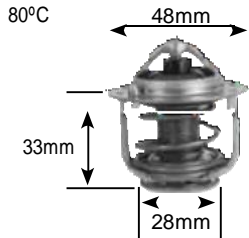

Part no.	make	model	Derivative	Year	engine
2385 Jiggle pin & rubber valve	hyundai	i10	1.1	08 on	g4hg
	hyundai	i10	1.2	08 on	g4La
	Kia	Picanto	1.1	04 on	g4hg
	toyota	Camry	200i	92-01	3s-Fe
	toyota	Camry	220	93-03	5s-Fe
	toyota	Carina	1.6	87-92	4a-Fe
	toyota	Carina	2.0	87-92	3s-Fe
	toyota	Conquest	1.3	85-88	2e
	toyota	Conquest	130 12V	93-08	2e
	toyota	Conquest	1.6	88-93	4aF
	toyota	Conquest	1.6 RSi	85-93	4a-ge
	toyota	Conquest	160i	93-00	4a-Fe
	toyota	Conquest	1.6 20V	97-02	4a-ge
	toyota	Corolla	1.3	85-93	2e
	toyota	Corolla	1.6 Avante	85-88	4a-ge
	toyota	Corolla	1.6	88-93	4aF
	toyota	Corolla	1.6	89-93	4a-ge
	toyota	Corolla	1.6 20V	97-02	4a-ge
	toyota	Corolla	1.6	93-96	4a-Fe
	toyota	Corolla	2.0 D	91-94	2C
	toyota	Cressida	1800	86-89	2Y
	toyota	hi-ace	2.0	83-90	3Y
	toyota	hi-ace	2.2	87-08	4Y
	toyota	hi-ace	2.0 (Import Motor)	00-08	2C
	toyota	rav4	2.0 (SXA1)	95-00	3s-Fe
	toyota	stallion	2.2	91-05	2Y 4Y
	toyota	tazz	160i	00-03	4a-Fe