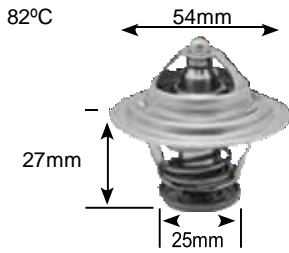

Parts Listing - Thermostats

Part no.	make	model	Derivative	Year	engine
2445 Jiggle pin & rubber valve (Continued)	iveco Commercial	Daily	65C15 (Without Auto Fan)	95 on	8140-43n
	Peugeot	Boxer	2.8 HDi	02-05	814043s