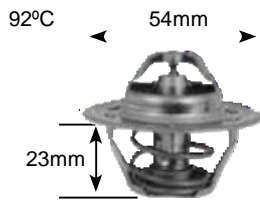

Parts Listing - Thermostats

Part no.	make	model	Derivative	Year	engine
2201 Jiggle pin	Chrysler	Jeep Wrangler	3.8 V6	07 on	
	Ford	Fiesta	1.3	97-98	enDUra
	mazda	soho	1.3	97-98	enDUra