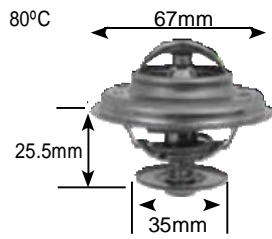

Parts Listing - Thermostats

Part no.	make	model	Derivative	Year	engine
6799 (Continued)	nissan Commercial	CK series	CK240CtF	94-98	aDe447C
	nissan Commercial	CK series	CK290	94-98	aDe447t
	nissan Commercial	Cm series	Cm8	85-91	aDe314C
	nissan Commercial	Cm series	Cm8	91-96	ADE364
	nissan Commercial	Cm series	Cm9F	87-97	ADE364T
	nissan Commercial	Cm series	Cm12L	91-97	ADE366N
	nissan Commercial	Cm series	Cm14	91-98	ADE366N
	nissan Commercial	Cm series	Cm15	85-91	aDe352t
	nissan Commercial	Cm series	CM16	91-98	ADE366T
	nissan Commercial	CW Series	CW45	83-88	aDe407t
	nissan Commercial	CW Series	CW46	88-93	aDe407t
	nissan Commercial	CW Series	CW47	93-94	aDe447t
	nissan Commercial	CW Series	CW56	91-96	aDe442t
	nissan Commercial	CW Series	CW290	94-98	aDe447t
	nissan Commercial	CW Series	CW350	94-98	aDe442t
	nissan Commercial	DU/Ug series	Ug780e	91-98	ADE366N
	toyota Commercial	Da series	Da110/D3	82-89	aDe352n
	toyota Commercial	Da series	Da110/D3	89-93	ADE366N
	toyota Commercial	Da series	DA116/D3	82-89	aDe352n
	toyota Commercial	Da series	DA116/D3	89-93	ADE366N
	toyota Commercial	Dyna		83-94	aDe314
	toyota Commercial	Dyna		94-99	ADE364N
	toyota Commercial	Dyna		01-99	ADE364T
ssang Yong	Korando	K230	97-04	102.983	

103°C

Part no.	make	model	Derivative	Year	engine
6808 With pilot light switch	Citroen	C2	1.1i	05 on	tU1JP4
	Citroen	C2	1.4i VTR	04 on	tU3JP
	Citroen	C2	1.6 16V VTS	05 on	tU5JP4s
	Citroen	C3	1.4i (18 tooth pump)	02-06	tU3JP