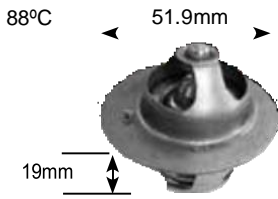

Parts Listing - Thermostats

Part no.	make	model	Derivative	Year	engine
1638 Jiggle pin offset (Continued)	mitsubishi	Pajero	2.6	83-91	4g54
	mitsubishi Commercial		Canter 2.4	97-00	4G64