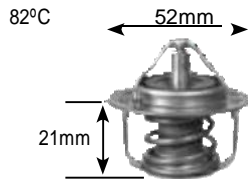

Parts Listing - Thermostats

Part no.	make	model	Derivative	Year	engine
2792 Jiggle pin & rubber valve	suzuki	Jimny	1.3	08 on	ma13a
	suzuki	swift	1.5	08 on	m15a
	suzuki	sX4	1.6	08 on	M16A
	suzuki	sX4	2.0	08 on	la20a