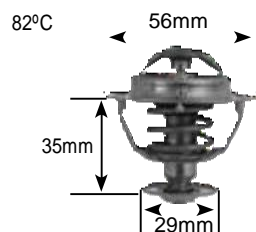

Part no.	make	model	Derivative	Year	engine
2261 Jiggle pin	Lexus		gs300	98-05	2JZ-GE
	mini	Cooper "s"	1.4 TD (R52/R53)	06-07	1nD-tV
	mitsubishi	asX	2.0	11 on	4B11
	toyota	avensis	2.0 D-4D	02-07	1CD-FtV
	toyota	Carina	2.0 D	92-97	1C 2CL 2Ct
	toyota	Condor	2.0i	00-03	1RZ-E
	toyota	Condor	2400i	03-04	2RZ-E
	toyota	Corolla	2.0 D-4D	07 on	1CD-FtV
	toyota	hilux	2.7 VVTi	05 on	2tr-Fe
	toyota	hilux	2.7i	98-05	3RZ-FE
	toyota	Previa	2.0 D-4D	01-07	1CD-FtV