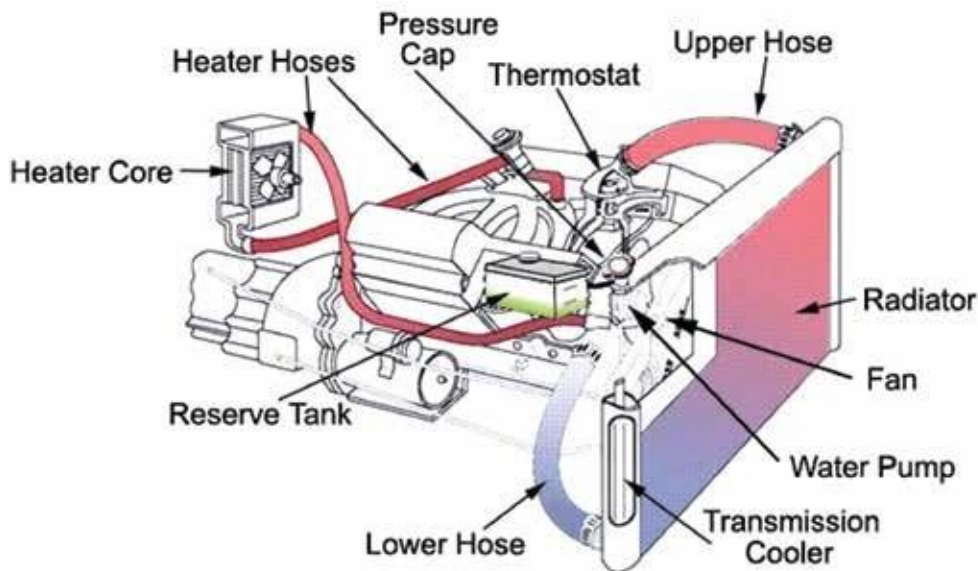

The cooling system

The thermostat is simply a valve that measures the temperature of the coolant and, if it is hot enough, opens to allow the coolant flow through the radiator. If the coolant is not hot enough, the flow to the radiator is blocked and fluid is directed to a bypass system that allows the coolant to return directly back to the engine. The bypass system allows the coolant to keep moving through the engine to balance the temperature sooner and on a cold day, will allow the heater to begin supplying hot air to the interior more quickly.

Since the 1970's, thermostats have been calibrated to keep the temperature of the coolant above 88 °C to 90 °C . Prior to that, 82°C thermostats were the norm. It was found that if the engine is allowed to run at these hotter temperatures, emissions are reduced and moisture condensation inside the engine is quickly burned off. This extends the life of the engine and combustion is more complete which improves fuel economy. The heart of the thermostat is a sealed copper cup that contains wax and a metal pellet. As the thermostat heats up, the hot wax expands, pushing a piston against spring pressure to open the valve and allow coolant to circulate.

The thermostat is usually located in the front top part of the engine in a water outlet housing that also serves as the connection point for the upper radiator hose. The thermostat housing attaches to the engine, usually with two bolts and a gasket to seal it against leaks.

There is a mistaken belief by some people that if they remove the thermostat, they will be able to solve hard to find overheating problems. This couldn't be further from the truth. Removing the thermostat will allow uncontrolled circulation of the coolant throughout the system. It is possible for the coolant to move so fast, that it will not be properly cooled as it goes through the radiator, so the engine can run even hotter than before under certain conditions. Other times the engine will never reach its operating temperature. On computer controlled vehicles, the computer monitors engine temperature and regulates fuel usage based on that temperature. If the engine never reaches operating temperature, fuel economy and performance will suffer considerably.